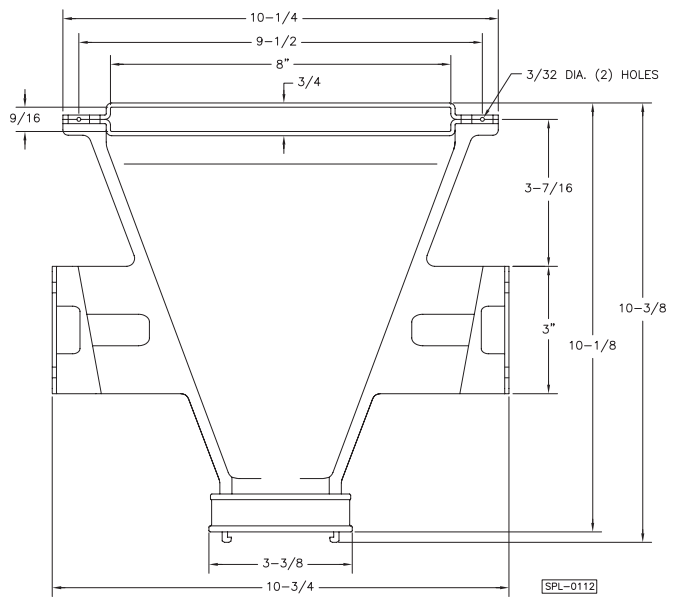

LSO Linear Slot Outlet

The SpacePak linear slot outlet is designed for installation in both new construction and retrofit applications. The fully integrated outlet requires no additional mounting hardware and is supplied with a trim plate that boasts a slim profile less than 1/8 inch.

Features and Benefits

- Integral Kwik Connect Fitting
- Material rated to UL94V-0
- Pre-Insulated
- Suitable for wall thicknesses from 3/8" to 1"
- White trim plate

SPACEPAK®

260 North Elm Street
Westfield, MA 01085
(800) 465-8558

www.spacepak.com

7555 Tranmere Drive
Mississauga, Ontario L5S 1L4 Canada
(905) 670-5888