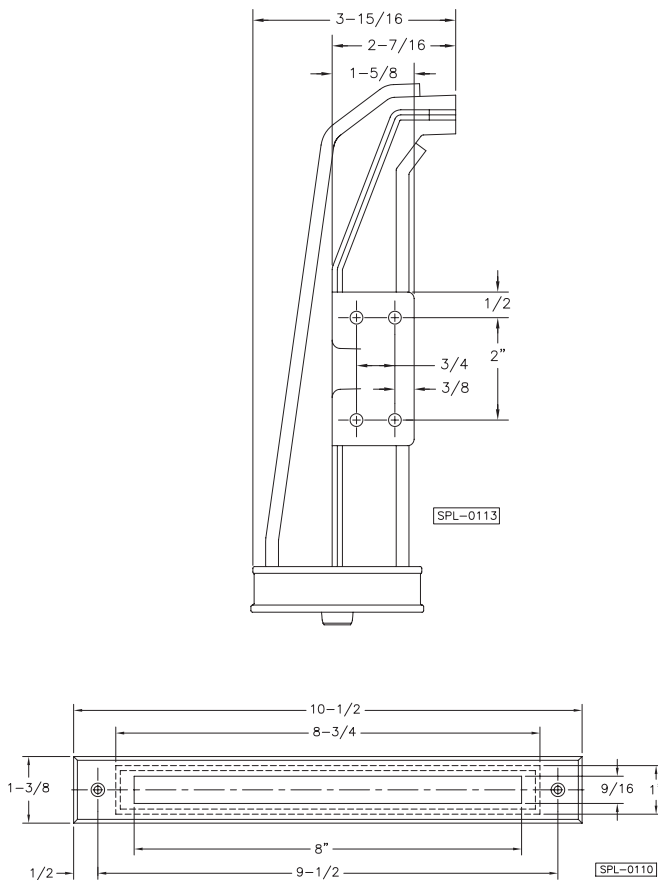

LSO Linear Slot Outlet

The SpacePak linear slot outlet is designed for installation in both new construction and retrofit applications. The fully integrated outlet requires no additional mounting hardware and is supplied with a trim plate that boasts a slim profile less than 1/8 inch.

Features and Benefits

- Integral Kwik Connect Fitting
- Material rated to UL94V-0
- Pre-Insulated
- Suitable for wall thicknesses from 3/8" to 1"
- White trim plate

SPACEPAK®

260 North Elm Street
Westfield, MA 01085
(800) 465-8558

www.spacepak.com

7555 Tranmere Drive
Mississauga, Ontario L5S 1L4 Canada
(905) 670-5888