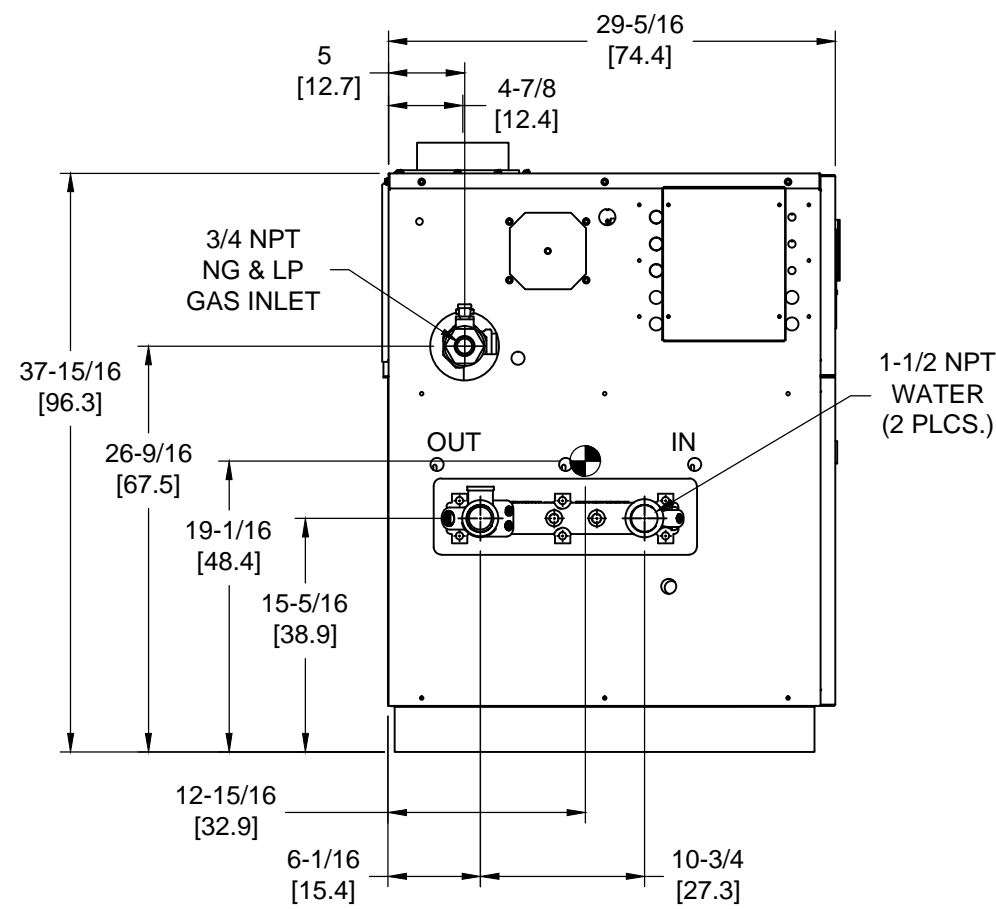

OUTDOOR TOP VIEW

NOTES:

1.  SYMBOL INDICATES CENTER OF GRAVITY.
2. DIMENSIONS ARE NORMAL AND SUBJECT TO MANUFACTURING VARIATION AND SHOULD NOT BE USED FOR ROUGHING IN.
3. ALL DIMENSIONS ARE INCHES[cm].

LEFT VIEW

FRONT VIEW

RIGHT VIEW