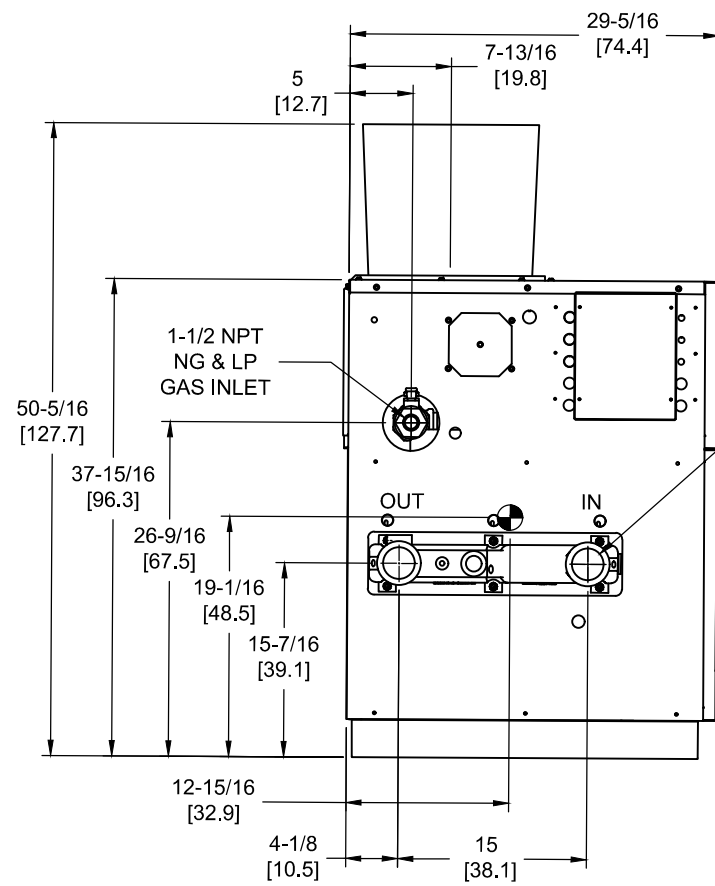

OUTDOOR TOP VIEW

NOTES:

1. SYMBOL INDICATES CENTER OF GRAVITY.
2. DIMENSIONS ARE NORMAL AND SUBJECT TO MANUFACTURING VARIATION AND SHOULD NOT BE USED FOR ROUGHING IN.
3. ALL DIMENSIONS ARE INCHES[cm].

LEFT VIEW

FRONT VIEW

RIGHT VIEW