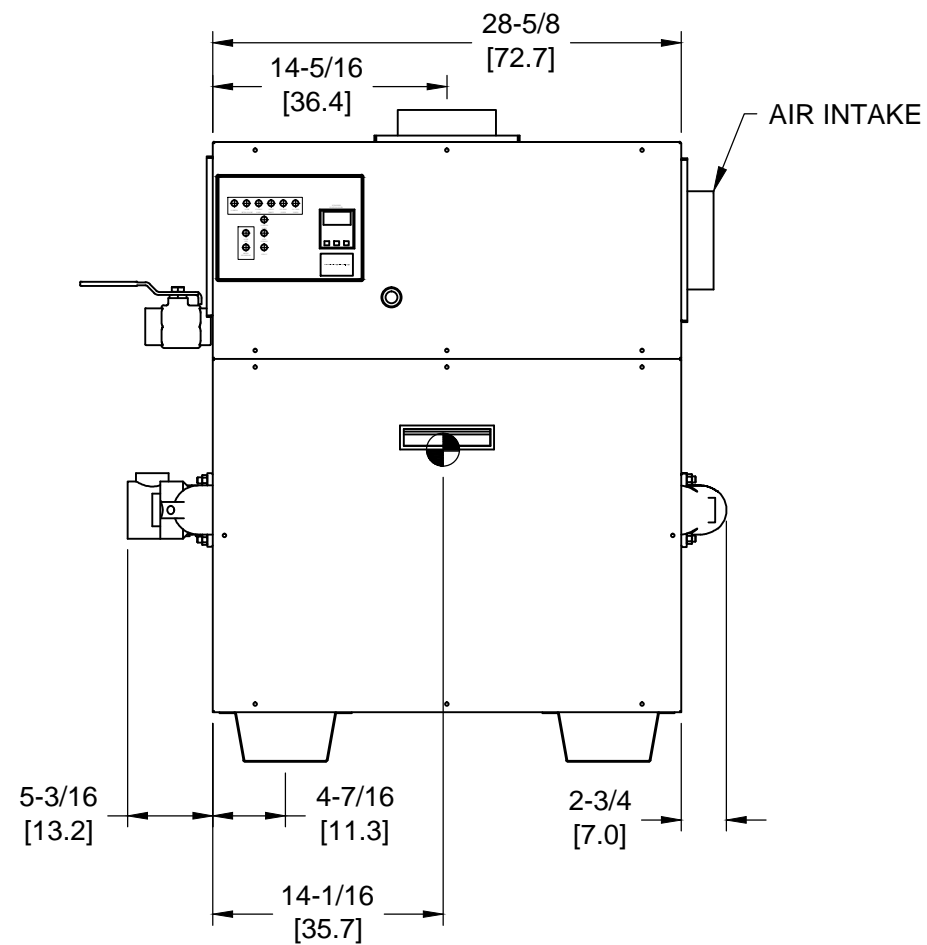

OUTDOOR TOP VIEW

NOTES:

1. SYMBOL INDICATES CENTER OF GRAVITY.
2. DIMENSIONS ARE NORMAL AND SUBJECT TO MANUFACTURING VARIATION AND SHOULD NOT BE USED FOR ROUGHING IN.
3. ALL DIMENSIONS ARE INCHES[cm].

LEFT VIEW

FRONT VIEW

RIGHT VIEW