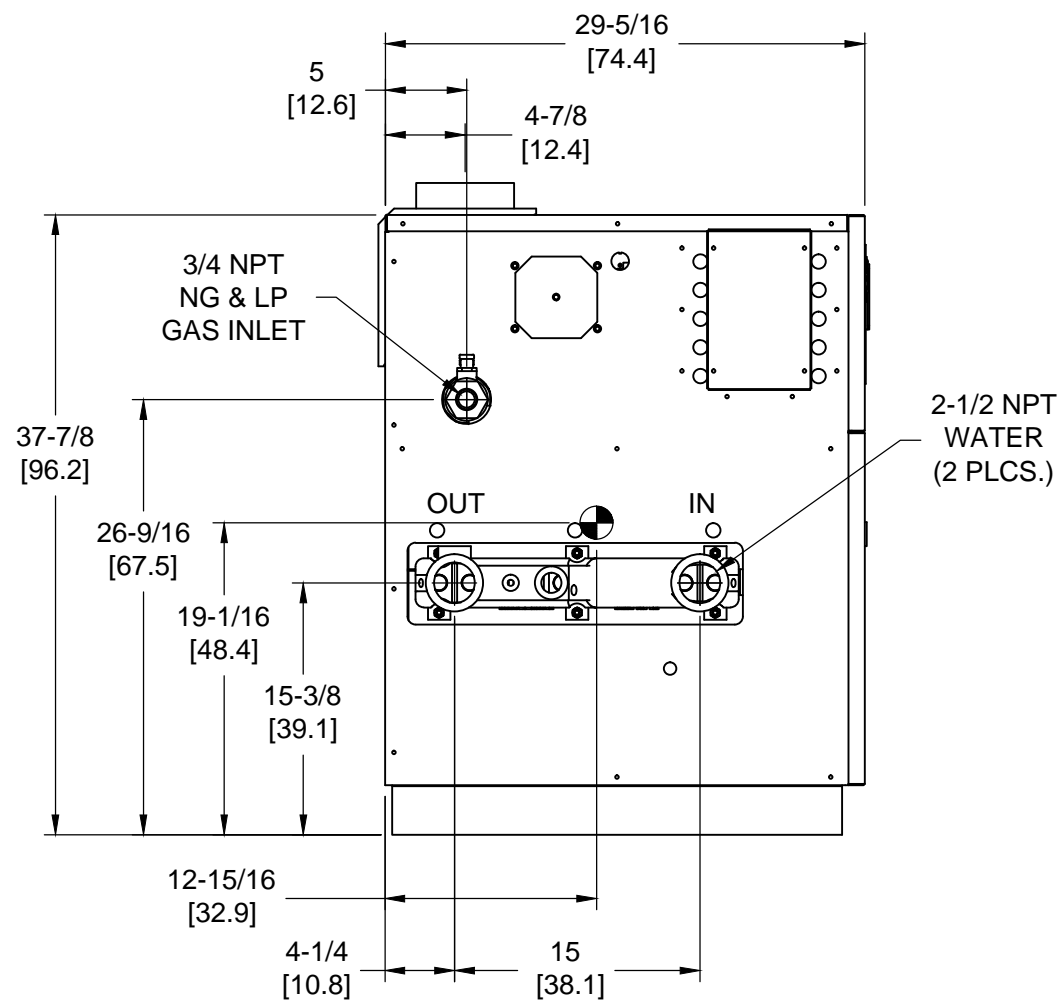

OUTDOOR TOP VIEW

NOTES:

1. SYMBOL INDICATES CENTER OF GRAVITY.
2. DIMENSIONS ARE NORMAL AND SUBJECT TO MANUFACTURING VARIATION AND SHOULD NOT BE USED FOR ROUGHING IN.
3. ALL DIMENSIONS ARE INCHES[cm].

LEFT VIEW

FRONT VIEW

RIGHT VIEW