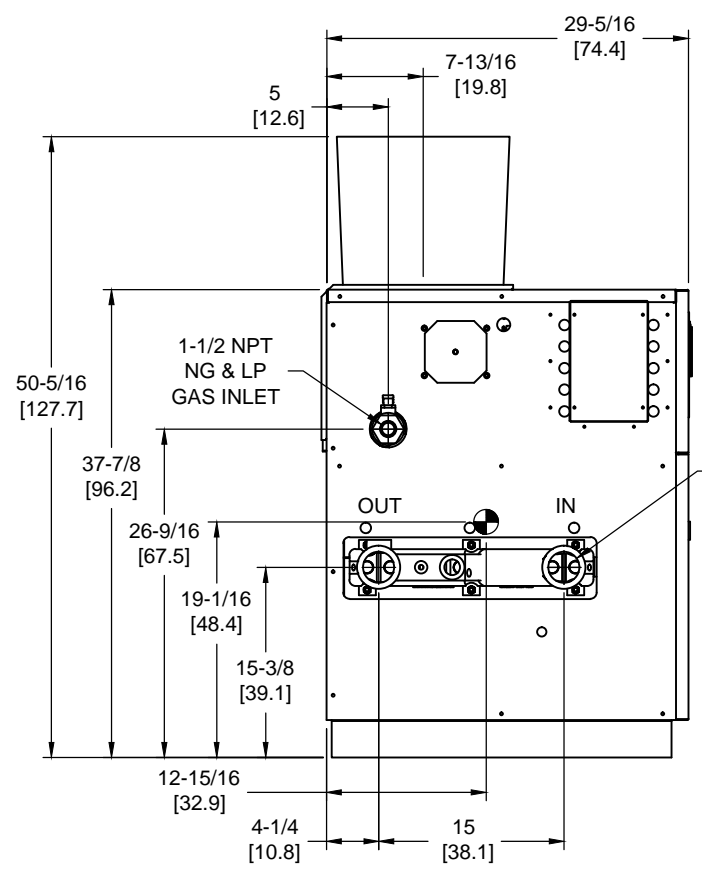

OUTDOOR TOP VIEW

- NOTES:
1. SYMBOL INDICATES CENTER OF GRAVITY.
 2. DIMENSIONS ARE NORMAL AND SUBJECT TO MANUFACTURING VARIATION AND SHOULD NOT BE USED FOR ROUGHING IN.
 3. ALL DIMENSIONS ARE INCHES[cm].

LEFT VIEW

FRONT VIEW

RIGHT VIEW