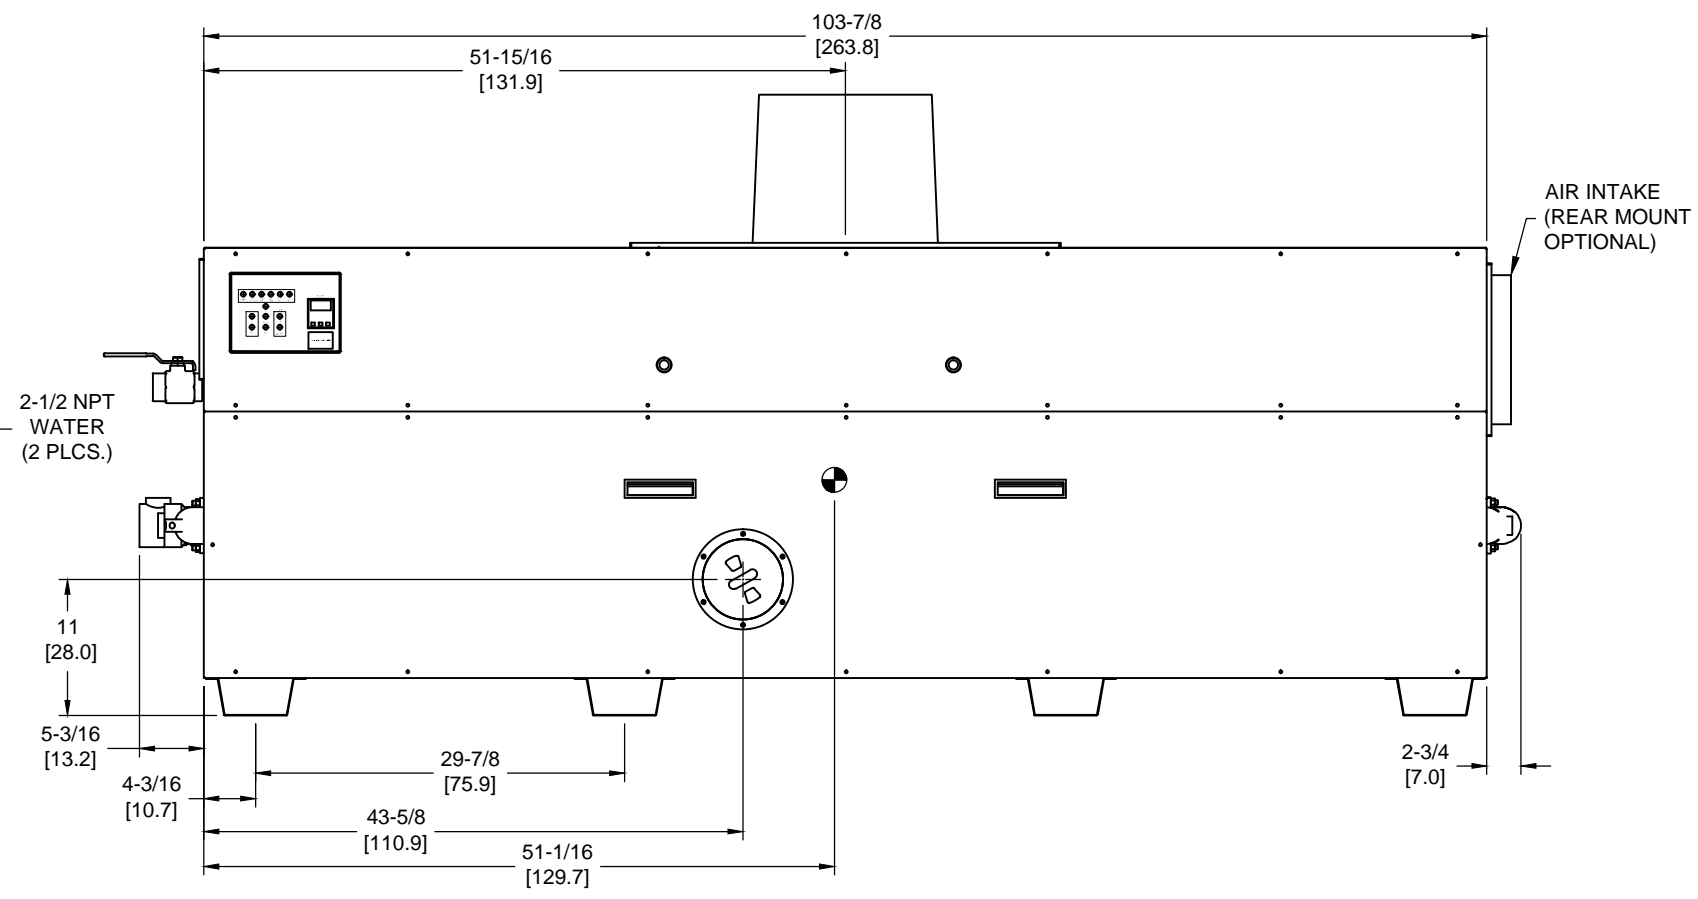

OUTDOOR TOP VIEW

- NOTES:
1. SYMBOL INDICATES CENTER OF GRAVITY.
 2. DIMENSIONS ARE NORMAL AND SUBJECT TO MANUFACTURING VARIATION AND SHOULD NOT BE USED FOR ROUGHING IN.
 3. ALL DIMENSIONS ARE INCHES[cm].

LEFT VIEW

FRONT VIEW

RIGHT VIEW