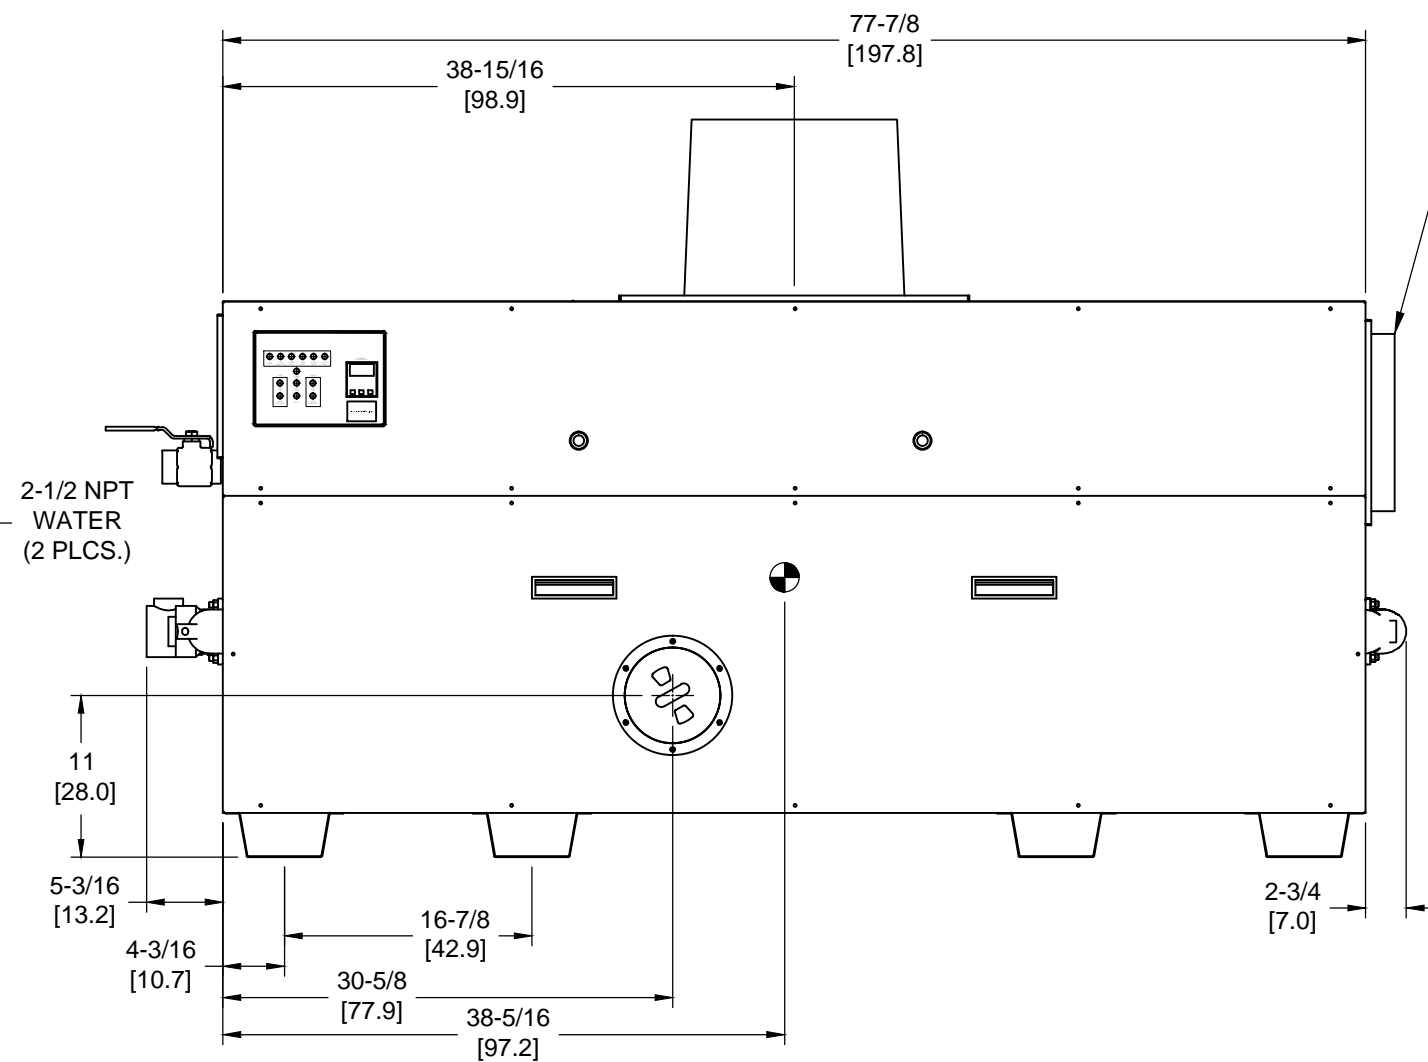

OUTDOOR TOP VIEW

NOTES:

1. SYMBOL INDICATES CENTER OF GRAVITY.
2. DIMENSIONS ARE NORMAL AND SUBJECT TO MANUFACTURING VARIATION AND SHOULD NOT BE USED FOR ROUGHING IN.
3. ALL DIMENSIONS ARE INCHES[cm].

LEFT VIEW

FRONT VIEW

RIGHT VIEW