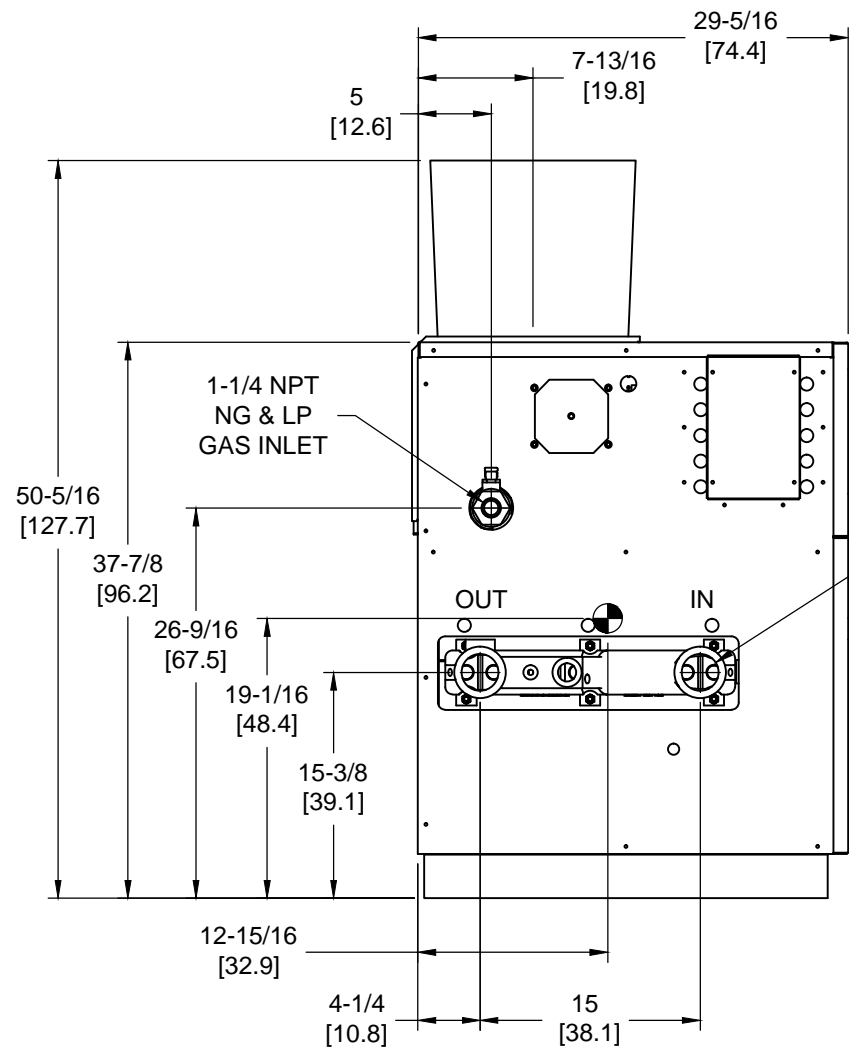

OUTDOOR TOP VIEW

NOTES:

1. SYMBOL INDICATES CENTER OF GRAVITY.
2. DIMENSIONS ARE NORMAL AND SUBJECT TO MANUFACTURING VARIATION AND SHOULD NOT BE USED FOR ROUGHING IN.
3. ALL DIMENSIONS ARE INCHES[cm].

LEFT VIEW

FRONT VIEW

RIGHT VIEW