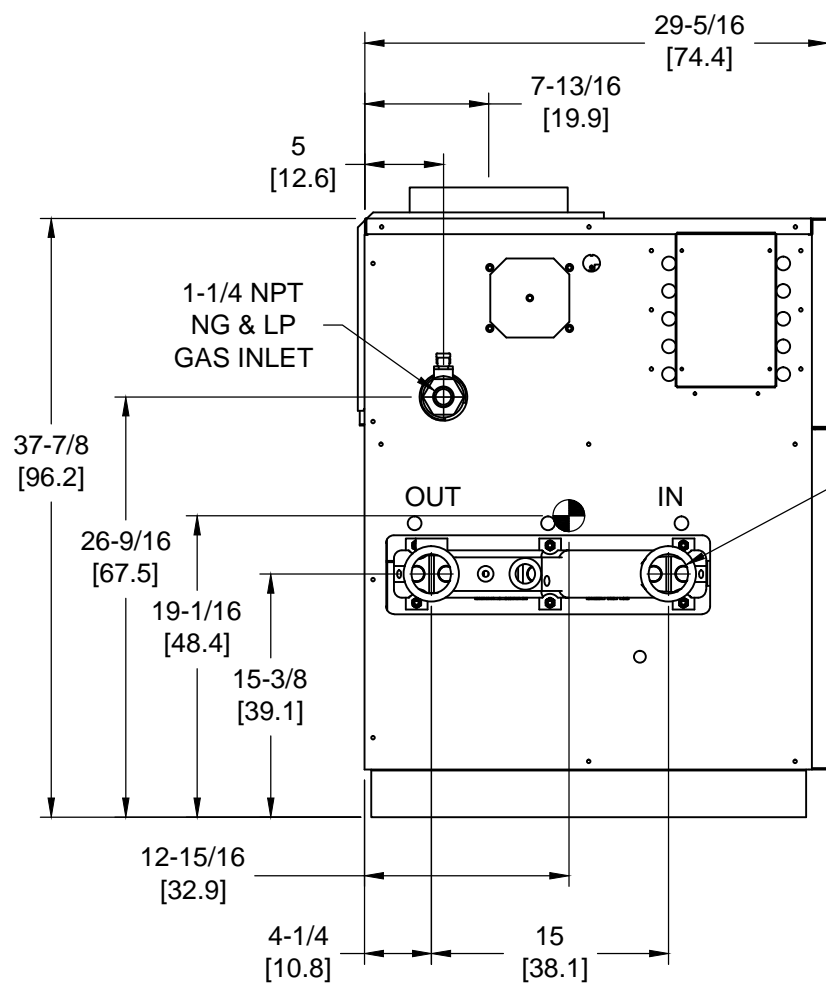

OUTDOOR TOP VIEW

NOTES:

1.  SYMBOL INDICATES CENTER OF GRAVITY.
2. DIMENSIONS ARE NORMAL AND SUBJECT TO MANUFACTURING VARIATION AND SHOULD NOT BE USED FOR ROUGHING IN.
3. ALL DIMENSIONS ARE INCHES[cm].

LEFT VIEW

FRONT VIEW

RIGHT VIEW