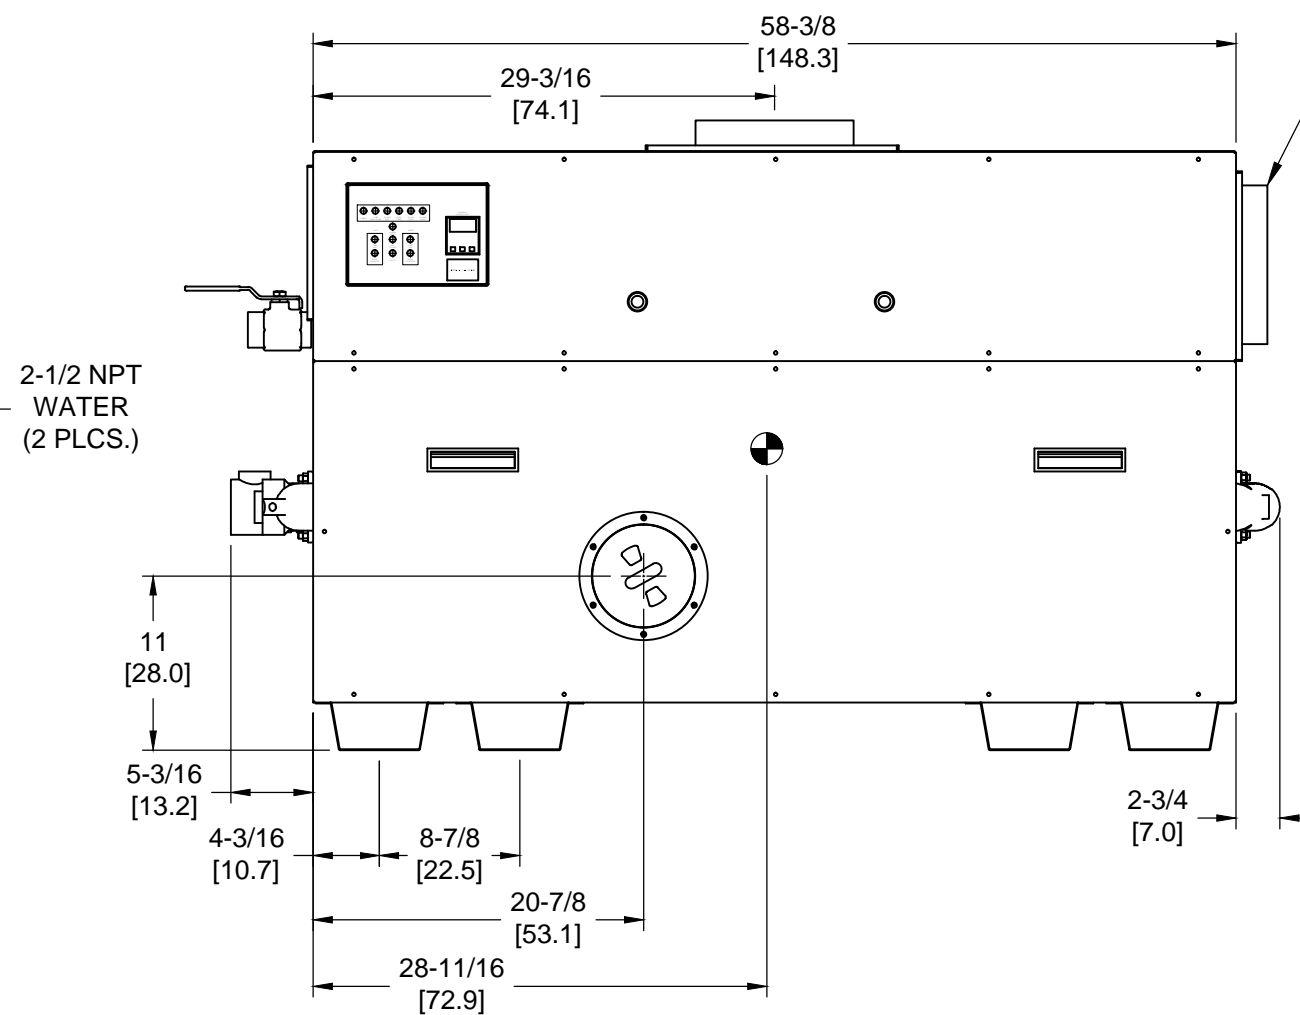

OUTDOOR TOP VIEW

NOTES:

1.  SYMBOL INDICATES CENTER OF GRAVITY.
2. DIMENSIONS ARE NORMAL AND SUBJECT TO MANUFACTURING VARIATION AND SHOULD NOT BE USED FOR ROUGHING IN.
3. ALL DIMENSIONS ARE INCHES[cm].

LEFT VIEW

FRONT VIEW

RIGHT VIEW