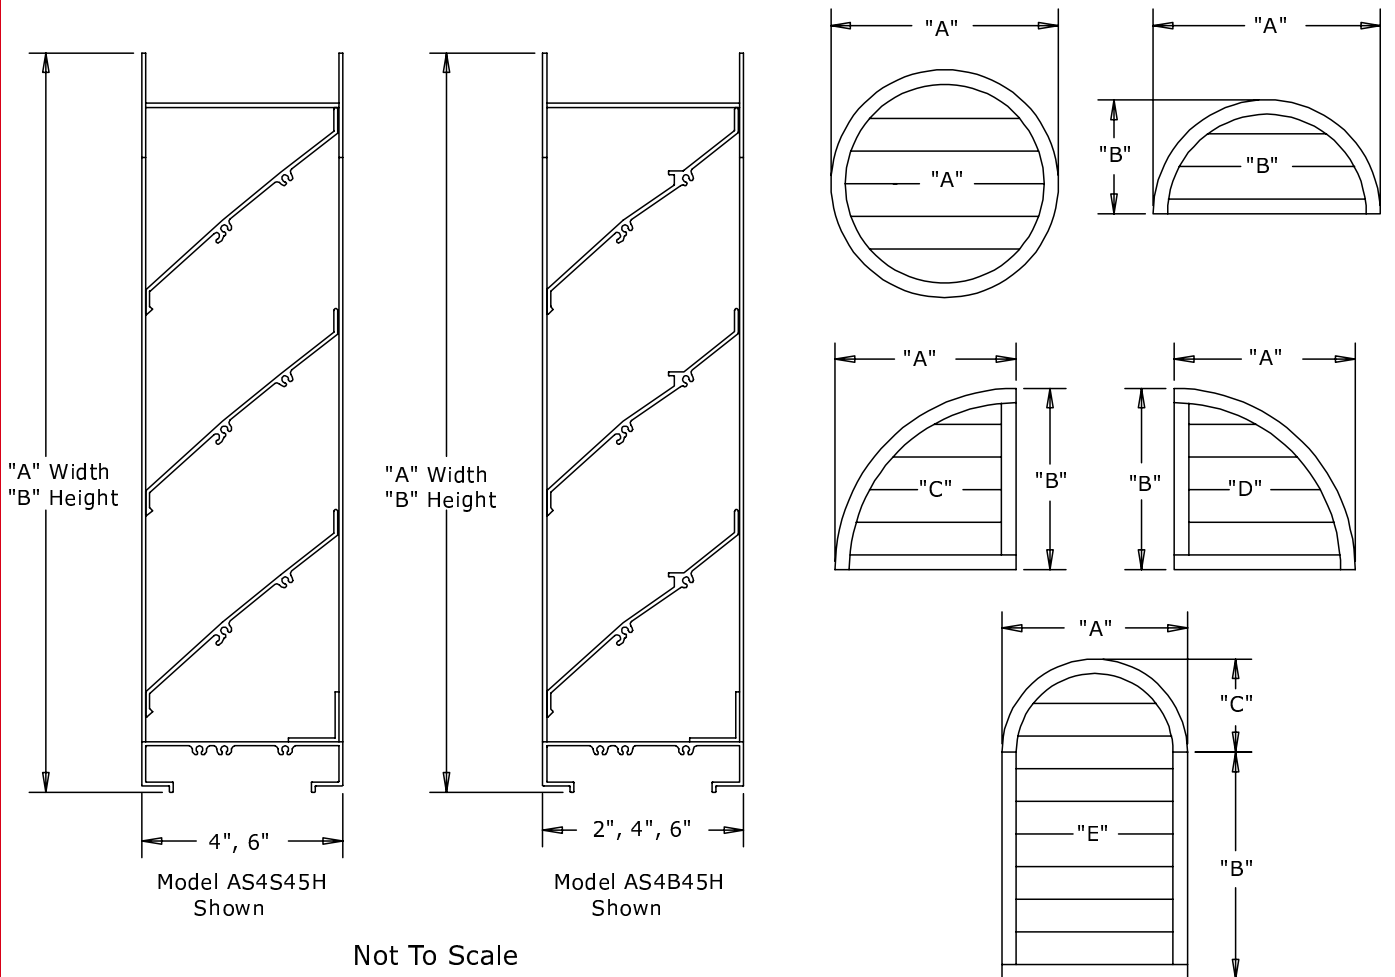

AIRLINE™

L O U V E R S

Round/Semi-Round Aluminum Louvers

SPECIFICATIONS

Frame: Extruded Aluminum

Blades: Extruded Aluminum

Screens: Furnished When Required

Finish: Mill

Note: See Specific Louver Data Sheets For Additional Information.

4" Deep Frames Shown
Other Frames Available

Nominal Deductions will be made to the opening size given

Item	Qty.	"A"	"B"	"C"	"D"	"E"	"A"	"B"	"C"	Type	Loc.	Mull	Model
		Louver Shape					Louver Size			Screens			

Round/Semi-Round Aluminum Louvers

This page was intentionally left blank