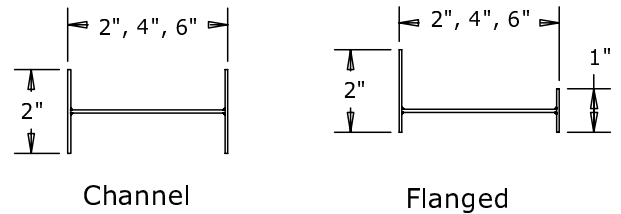

AIRLINE™

L O U V E R S

Round/Semi-Round Aluminum Louvers

SPECIFICATIONS

Frame: Extruded Aluminum

Blades: Extruded Aluminum

Screens: Furnished When Required

Finish: Mill

Note: See Specific Louver Data Sheets For Additional Information.

4" Deep Frames Shown
Other Frames Available

Nominal Deductions will be made to the opening size given

Item	Qty.	"A"	"B"	"C"	"D"	"E"	"A"	"B"	"C"	Type	Loc.	Mull	Model
		Louver Shape					Louver Size			Screens			