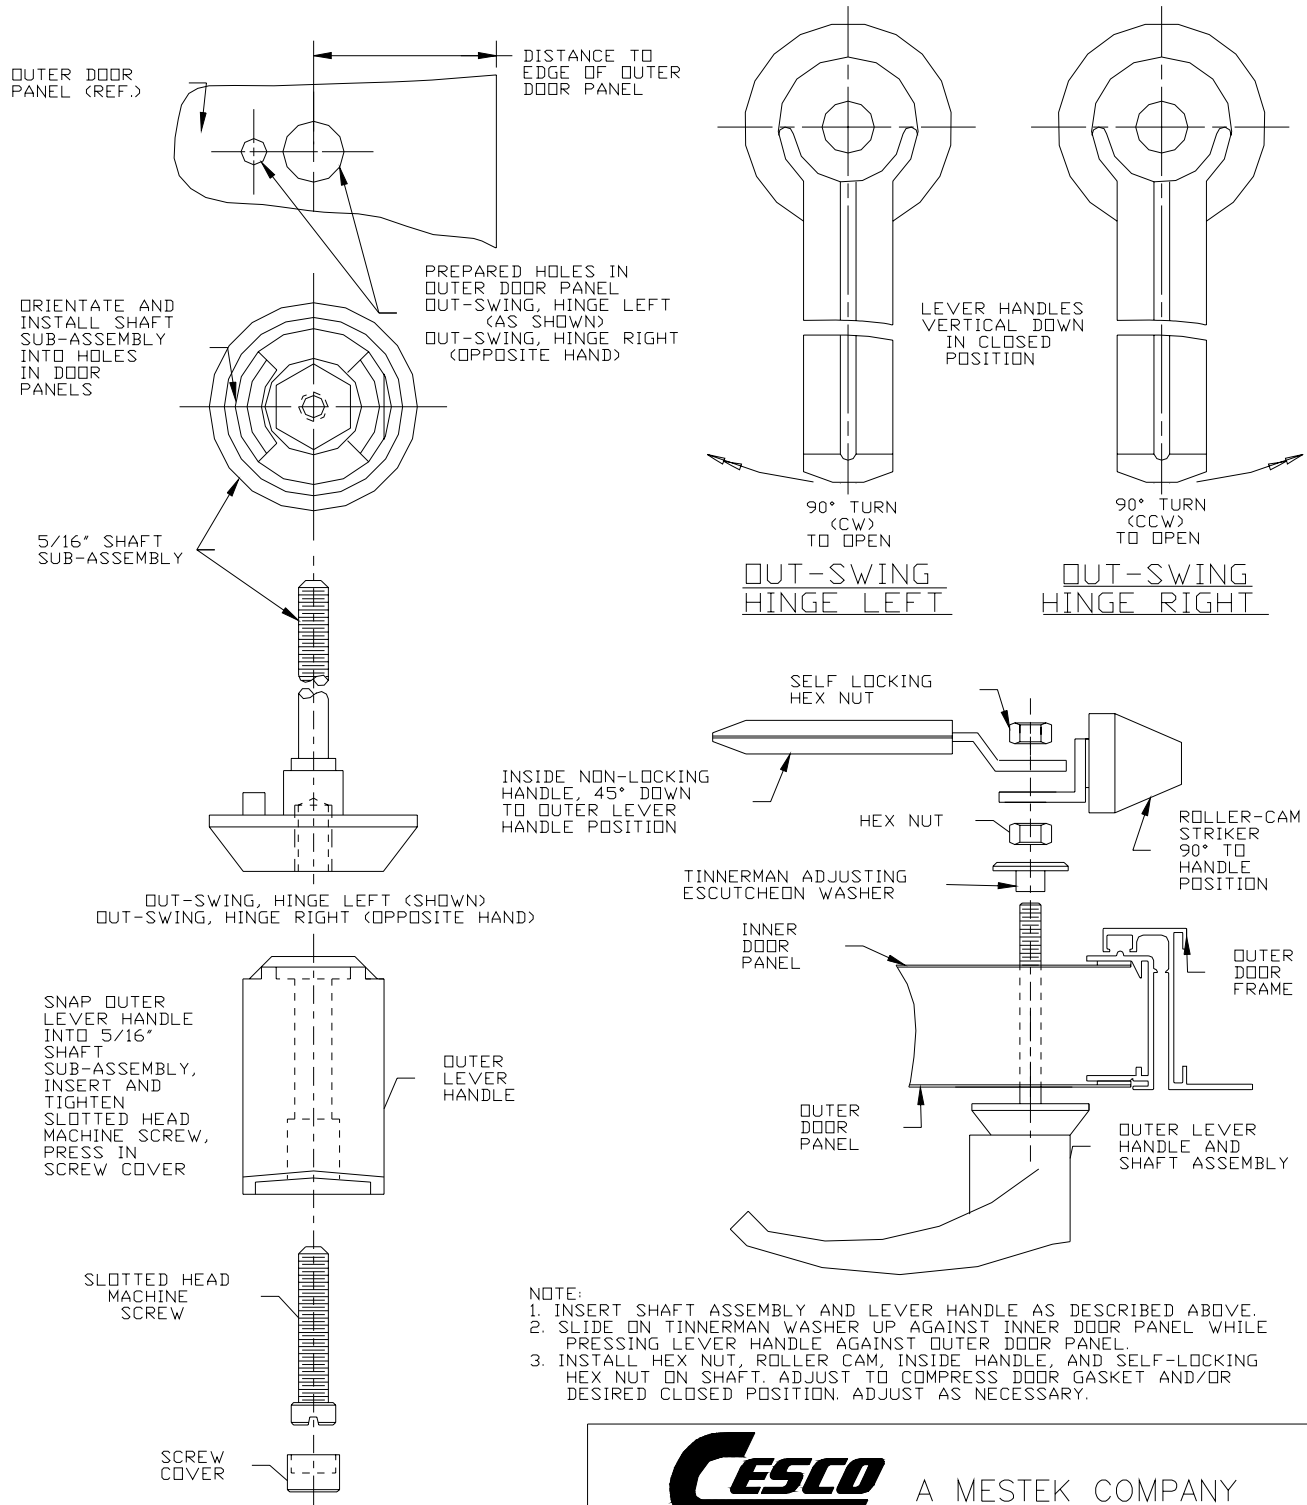

# AUSTIN-ROMTECH NON-LOCKING AND LOCKING OUT-SWING DOOR LATCH INSTALLATION 1"-1 1/2"-2"-4" THICK DOORS

A MESTEK COMPANY

7435 INDUSTRIAL RD  
FLORENCE, KY

Phone: (859) 647-229  
Fax: (859) 647-7810