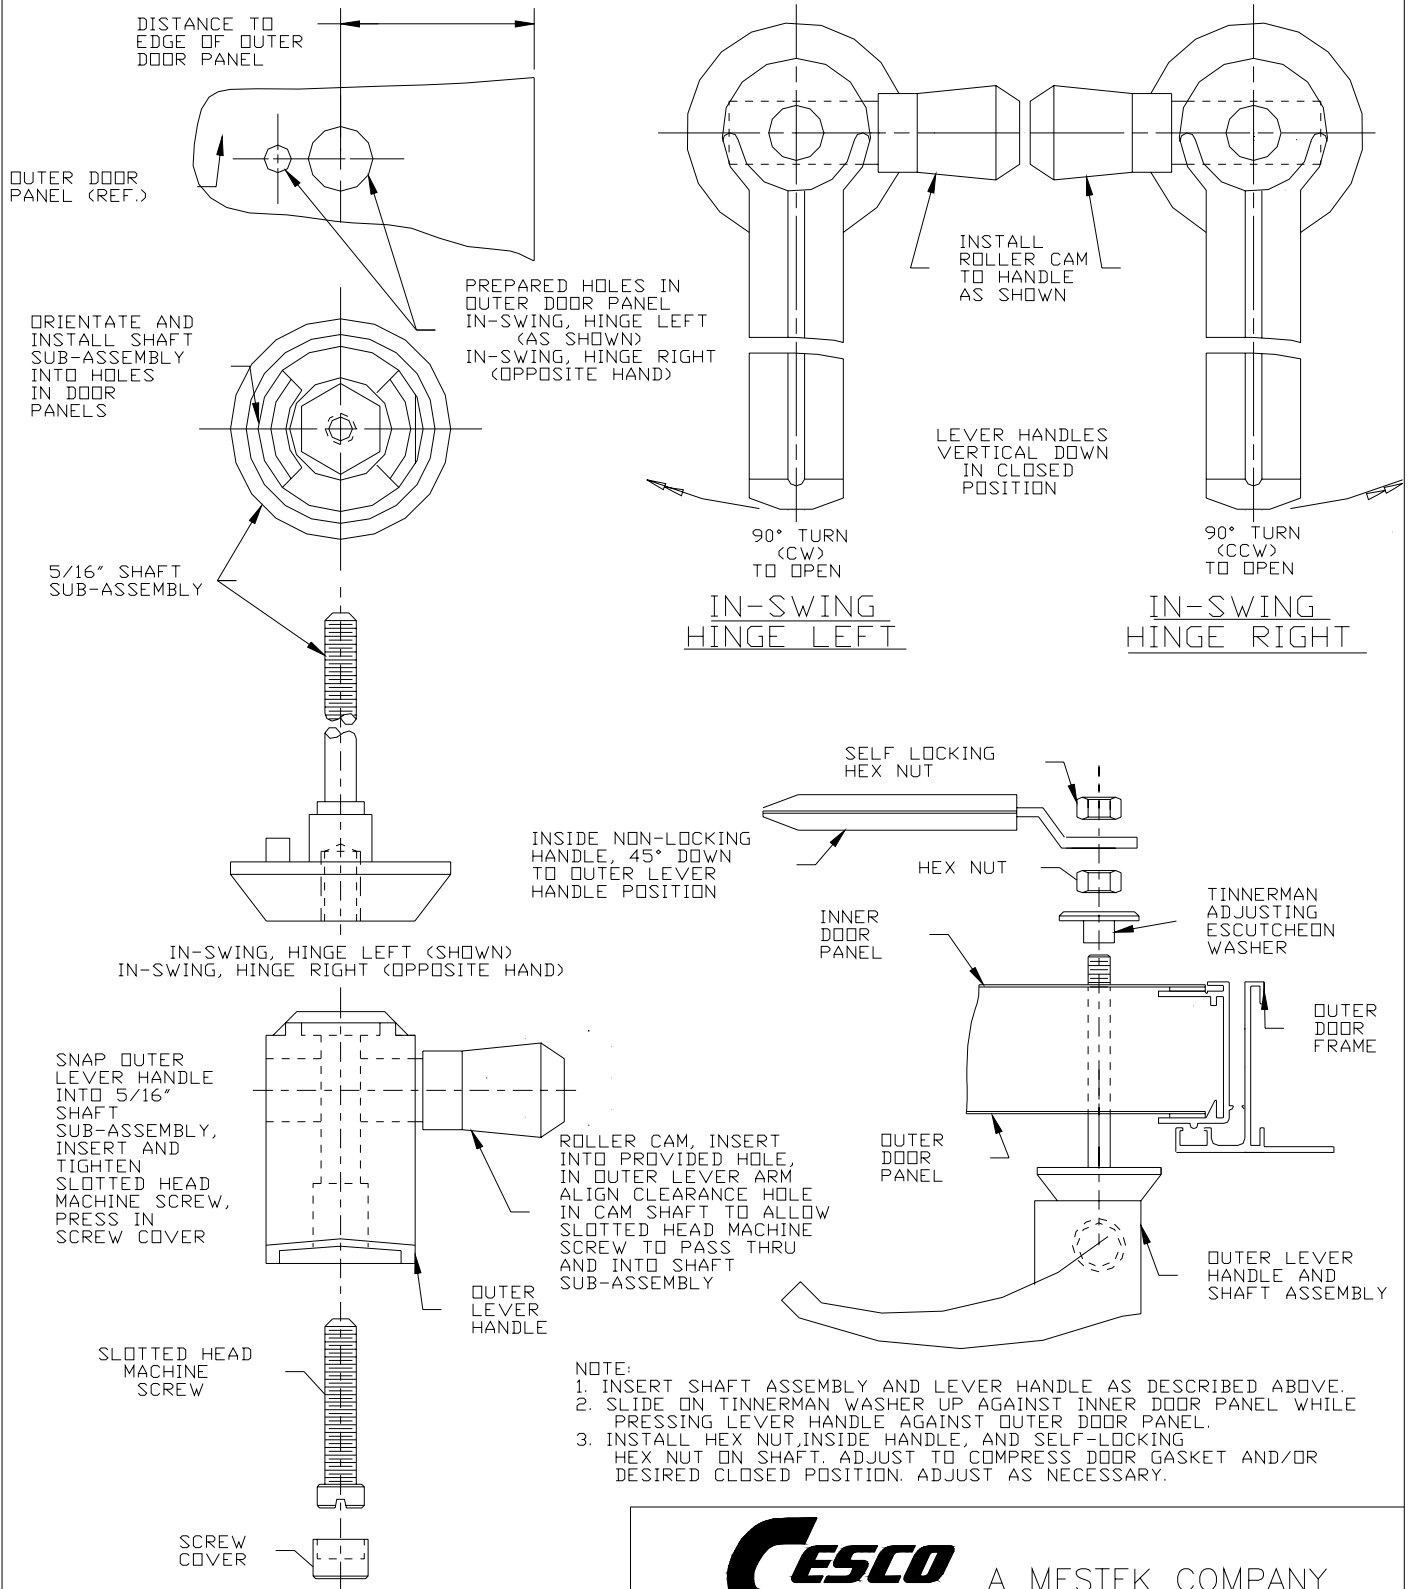

AUSTIN-ROMTECH NON-LOCKING AND LOCKING IN-SWING DOOR LATCH INSTALLATION 1"-1 1/2"-2"-4" THICK DOORS

A MESTEK COMPANY

7435 INDUSTRIAL RD
FLORENCE, KY

Phone: (859) 647-229
Fax: (859) 647-7810