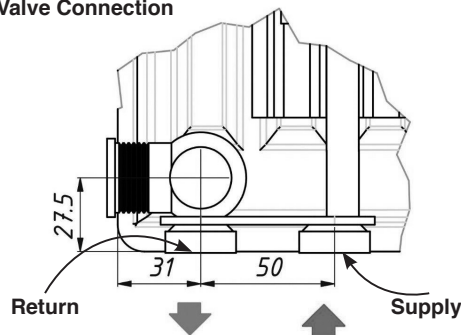

**DIMENSIONAL DRAWINGS**

**Overall Dimensions**

\*Distance from wall will vary depending upon placement of radiator on bracket. Brackets depth is adjustable.

H = Height of Radiator (12"/16"/20"/24")

**Valve Connection**

**Dimensions (Valve Connection)**

| mm   | inches  |
|------|---------|
| 27.5 | 1-1/16  |
| 31   | 1-1/4   |
| 50   | 1-15/16 |

NOTE: Connections can be made at the bottom right or left of the Type 21, 22, and 33. Type 11 radiators have right side connections only.