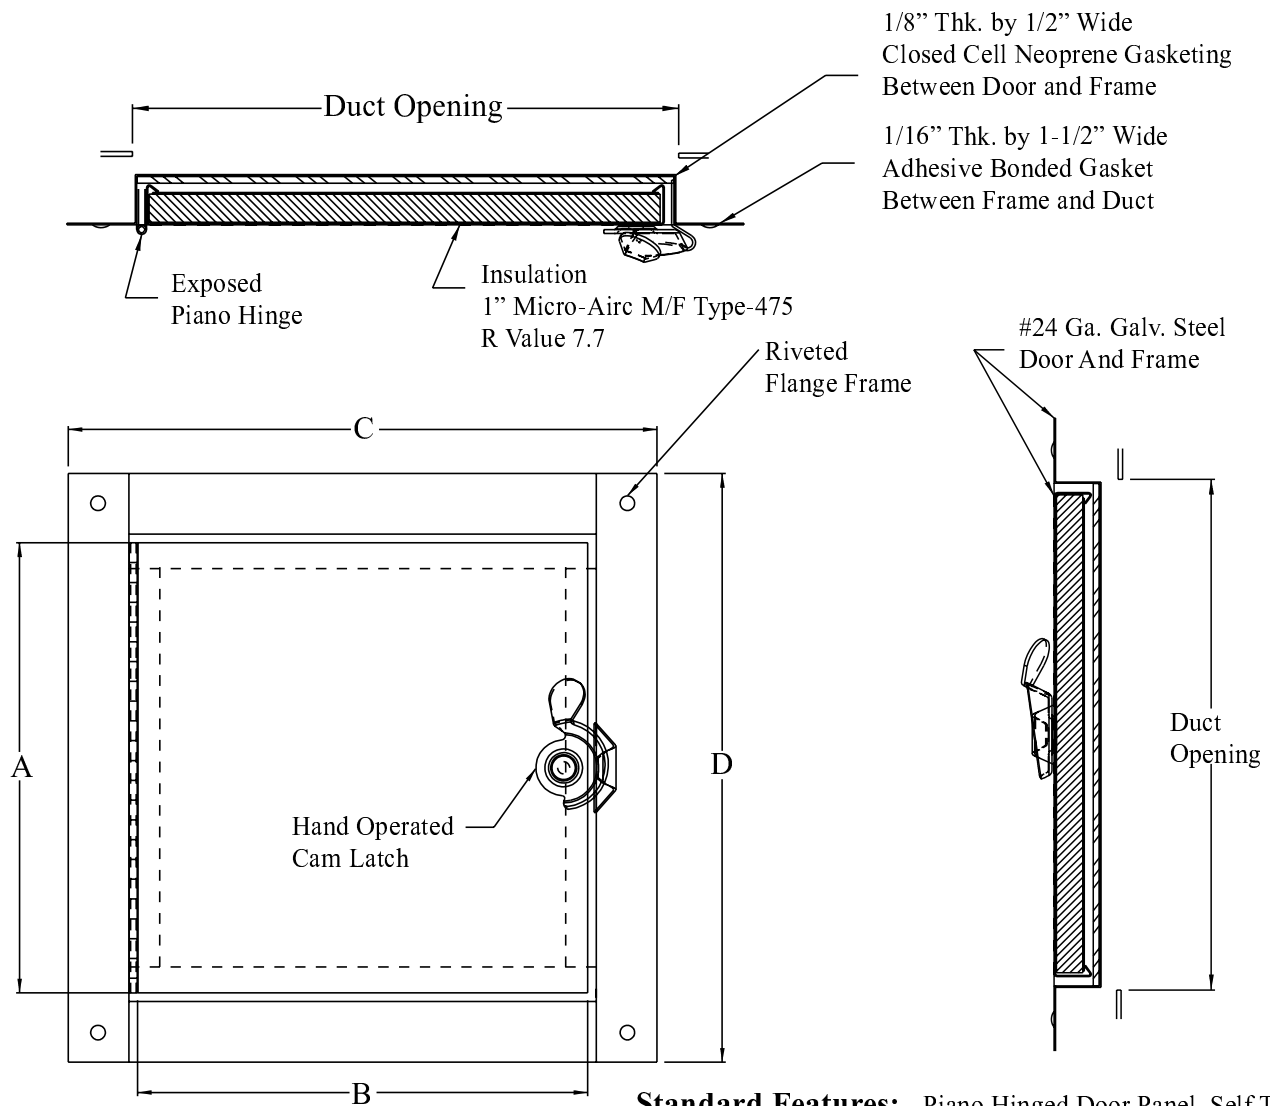

MODEL ASAF-100

1" Deep • Flanged Frame • Hinged Duct Access Door

QTY.	NOMINAL SIZE	A	B	C	D	DUCT OPENING	LATCH
	6 x 6 (152 x 152)	5.375 (137)	5.375 (137)	8.875 (225)	8.875 (225)	6 x 6 (152 x 152)	2
	8 x 8 (203 x 203)	7.375 (187)	7.375 (187)	10.875 (276)	10.875 (276)	8 x 8 (203 x 203)	2
	10 x 10 (254 x 254)	9.375 (238)	9.375 (238)	12.875 (327)	12.875 (327)	10 x 10 (254 x 254)	2
	12 x 12 (304 x 304)	11.375 (289)	11.375 (289)	14.875 (378)	14.875 (378)	12 x 12 (304 x 304)	2
	14 x 14 (356 x 356)	13.375 (340)	13.375 (340)	16.875 (429)	16.875 (429)	14 x 14 (356 x 356)	2
	16 x 16 (406 x 406)	15.375 (391)	15.375 (391)	18.875 (479)	18.875 (479)	16 x 16 (406 x 406)	2
	18 x 18 (457 x 457)	17.375 (441)	17.375 (441)	20.875 (530)	20.875 (530)	18 x 18 (457 x 457)	2
	24 x 24 (610 x 610)	23.375 (603)	23.375 (603)	26.875 (683)	26.875 (683)	24 x 24 (610 x 610)	2

Standard Features: Piano Hinged Door Panel, Self Tightening Hand Operated Cam Latch, Galvanized Steel, Mill Finish

Options:

- Lock Type
- Other

Material:

- Stainless Steel
- Aluminum
- Other

MODEL ASAF-100

1" Deep • Flanged Frame • Hinged Duct Access Door

This page intentionally left blank.