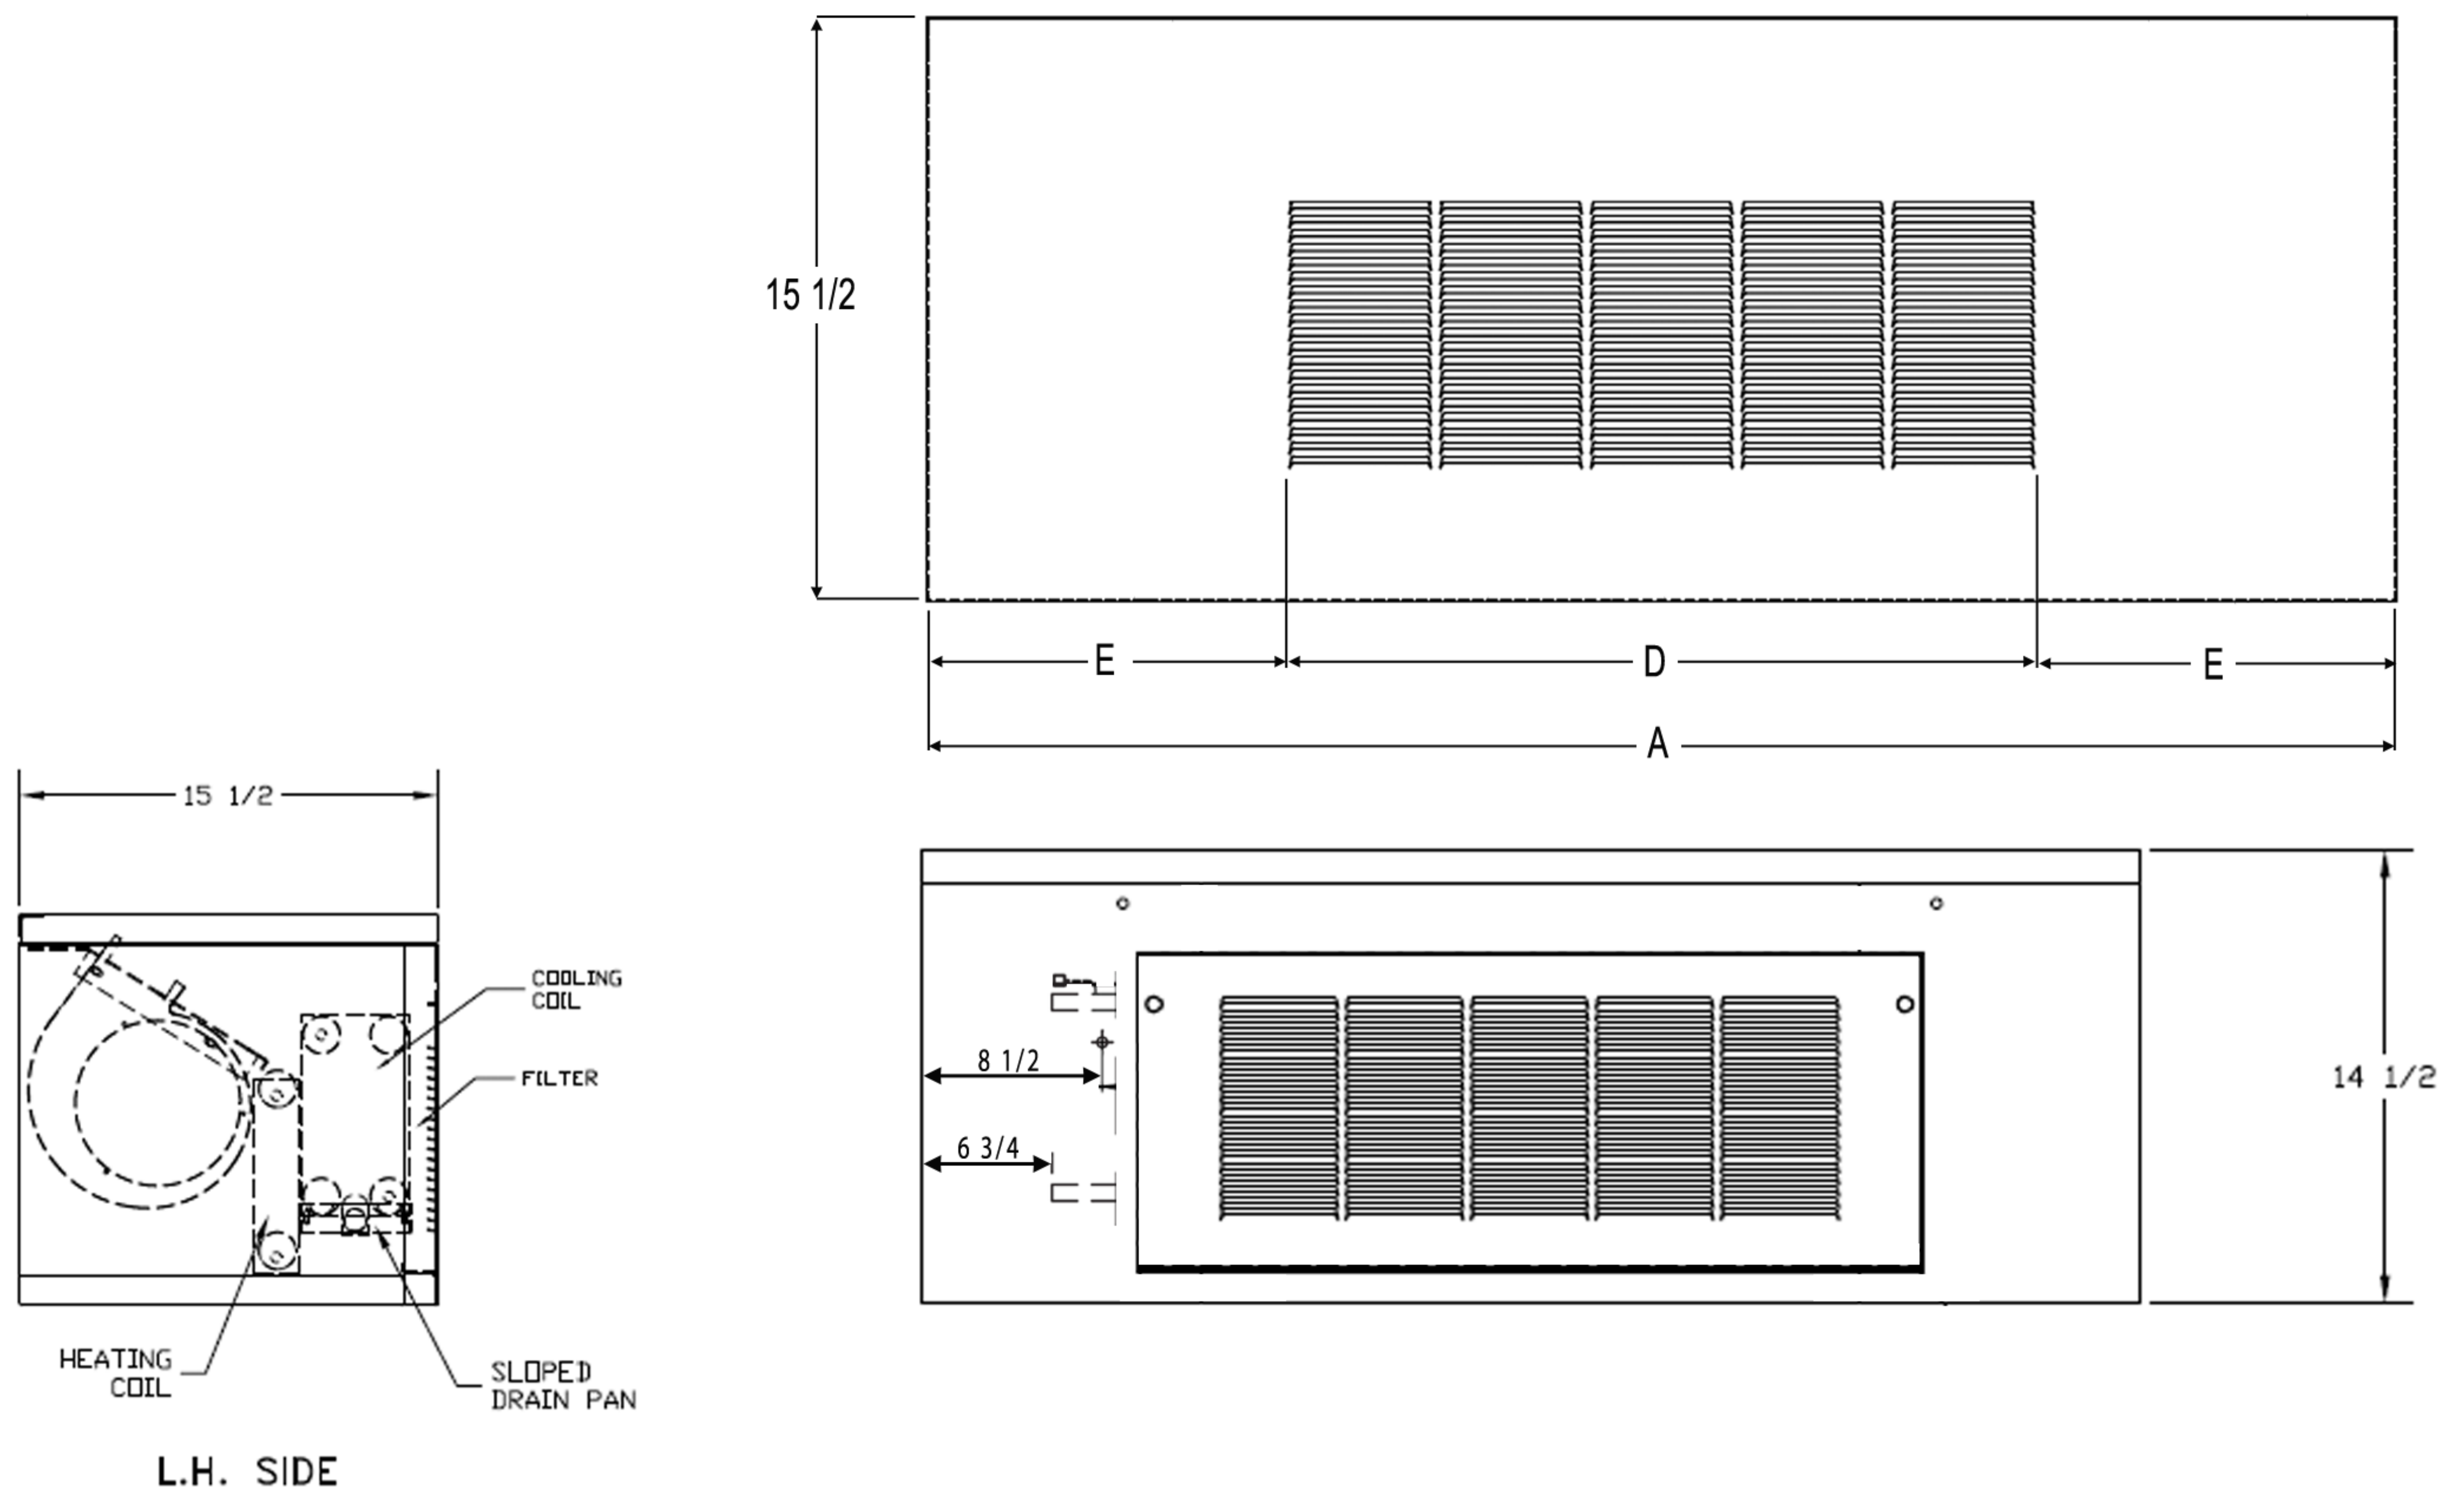

UNITAIRE IV FAN COIL UNITS

LWTF

LEFT HAND PIPING CONNECTIONS SHOWN. RIGHT HAND OPPOSITE. PIPING HAND DETERMINED WHEN FACING AIR OUTLET
 ELECTRIC JUNCTION BOX LOCATION MAY VARY DEPENDING UPON CONTROL REQUIRMENTS. CONTACT FACTORY.

DIMENSIONS				
UNIT SIZE	A	B	D	E
02	39	22	19-3/4	9-5/8
03	45	28	25 3/4	10-5/8
04	49	32	29 3/4	10-5/8
06	63	46	43-3/4	9-5/8
08	75	58	55-3/4	9-5/8
01/12	95	78	75-3/4	9-5/8