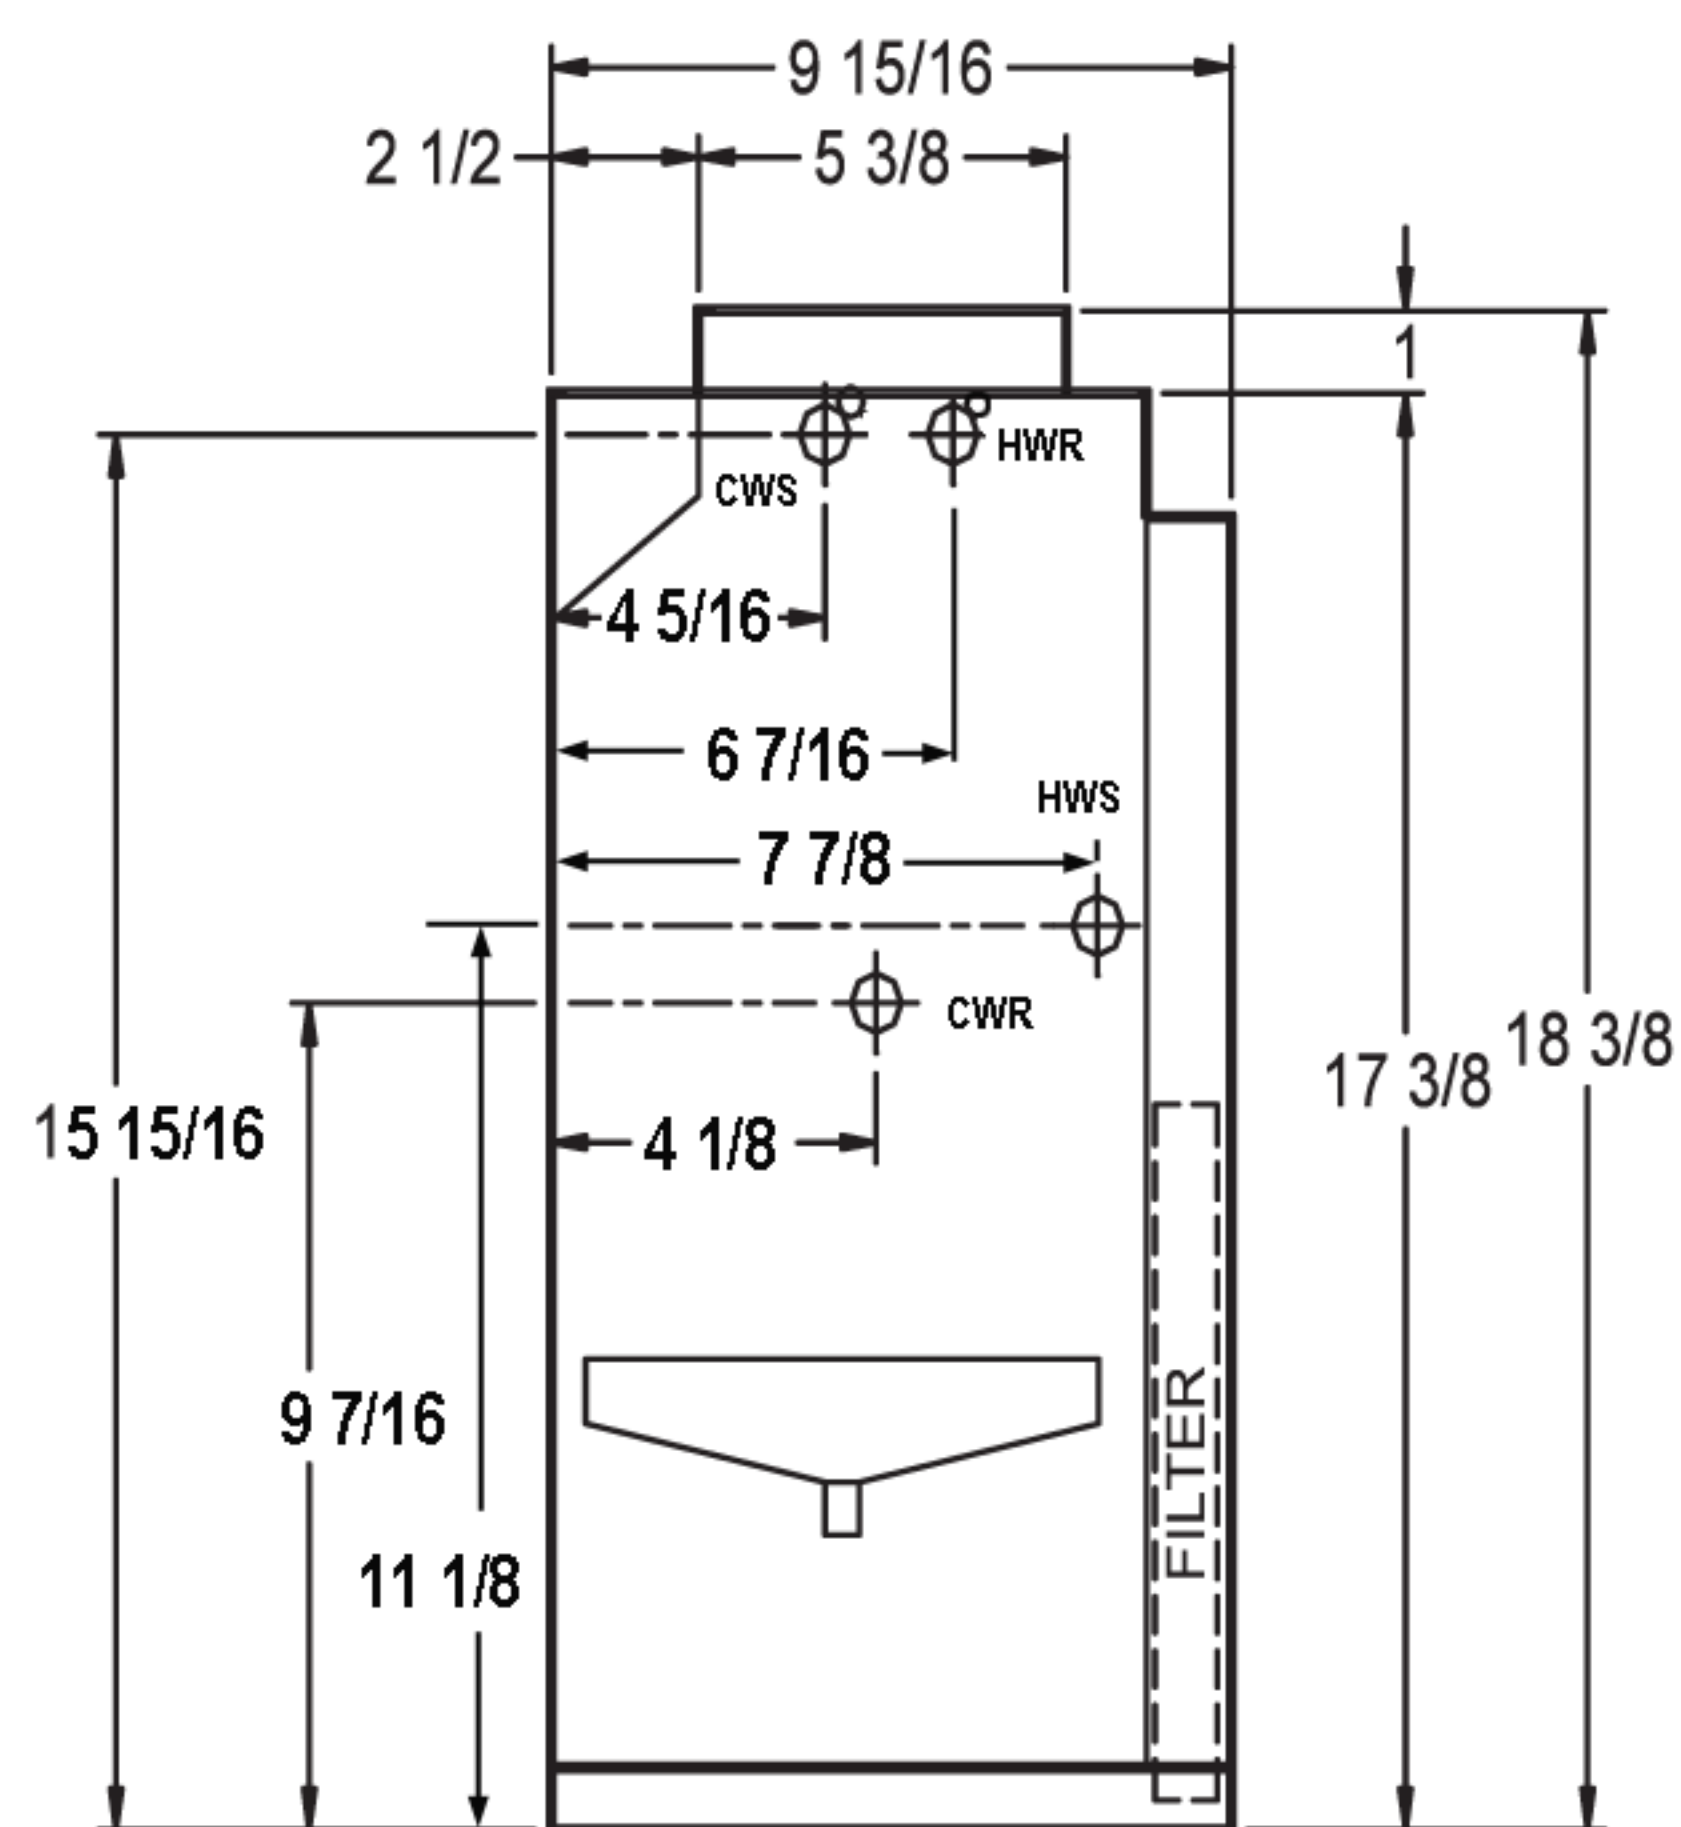

UNITAIRE IV FAN COIL UNITS

LCTF

LEFT HAND PIPING CONNECTIONS SHOWN. RIGHT HAND OPPOSITE. PIPING HAND DETERMINED WHEN FACING AIR OUTLET
 ELECTRIC JUNCTION BOX LOCATION MAY VARY DEPENDING UPON CONTROL REQUIRMENTS. CONTACT FACTORY.

DIMENSIONS			
UNIT SIZE	B	D	E
02	22	35	21
03	28	41	27
04	32	45	31
06	46	59	45
08	58	71	57
01/12	78	91	77