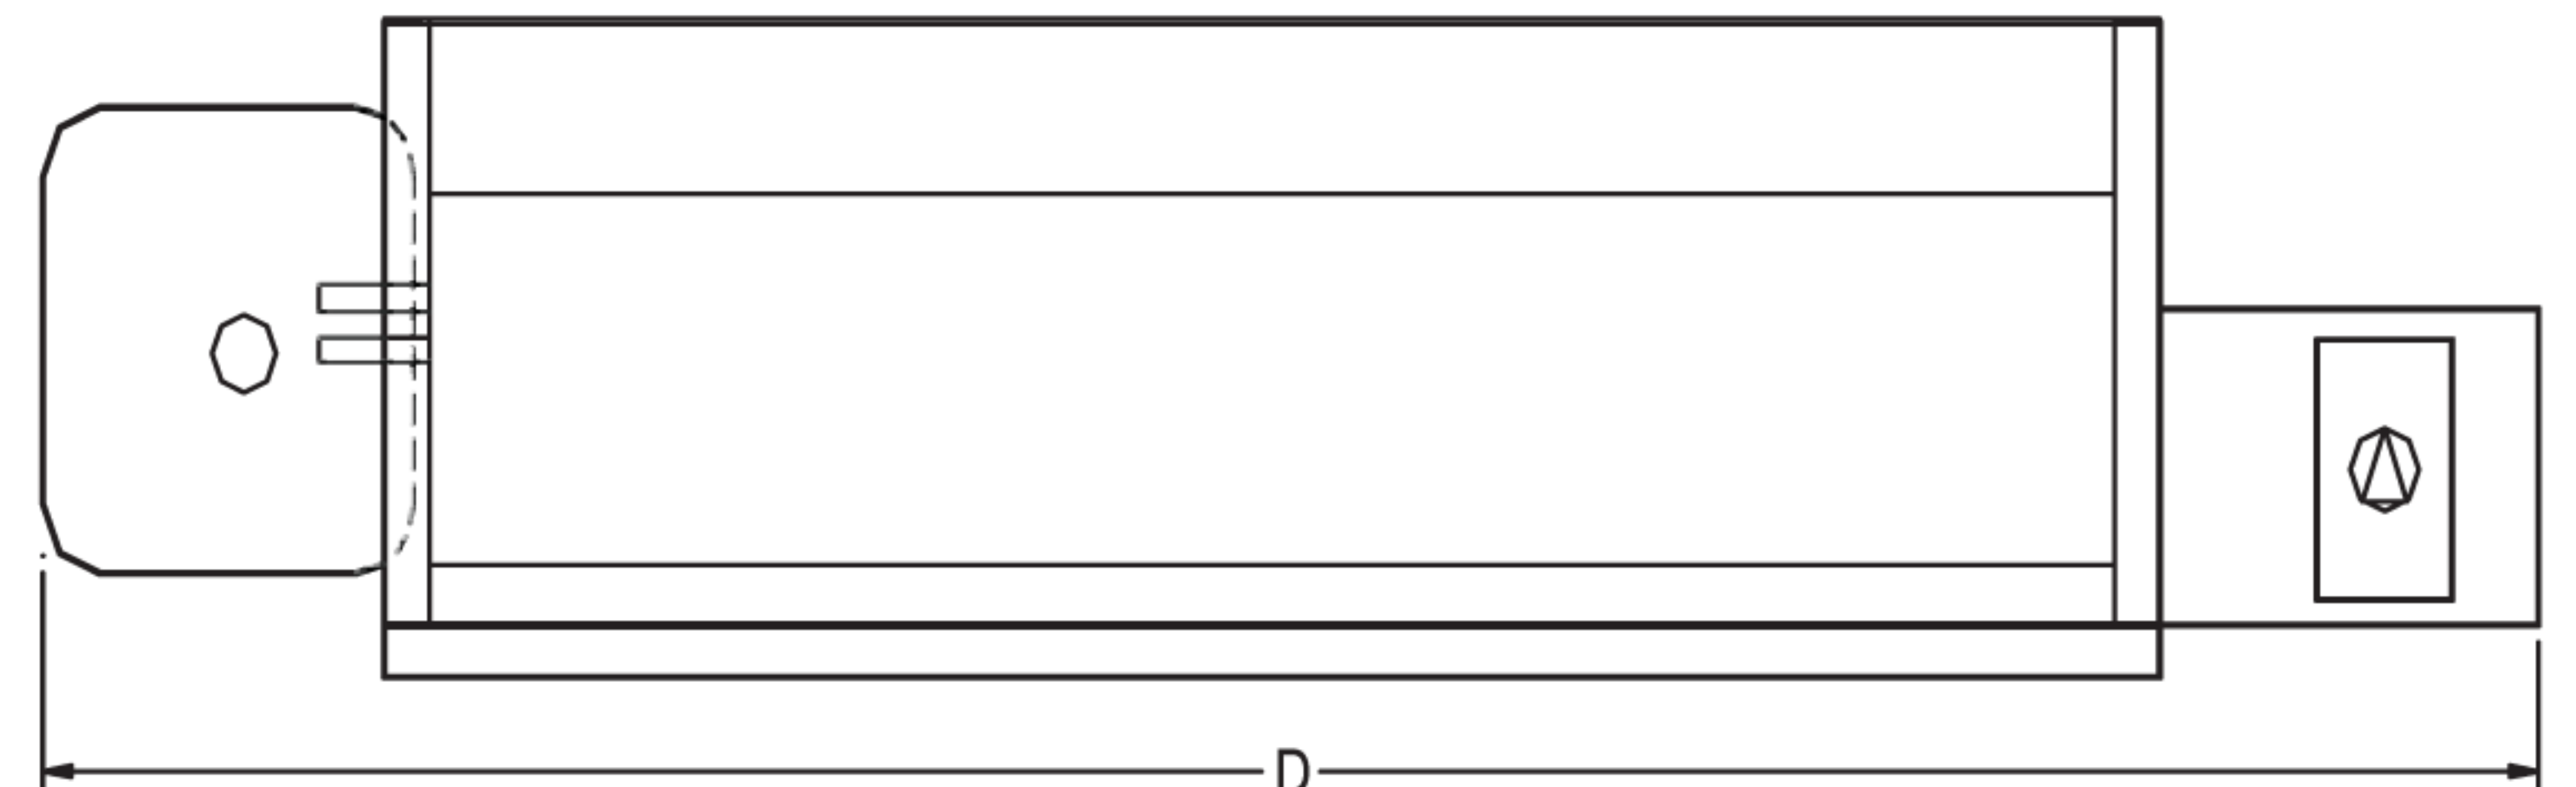

UNITAIRE IV FAN COIL UNITS

LCTF

LEFT HAND PIPING CONNECTIONS SHOWN. RIGHT HAND OPPOSITE. PIPING HAND DETERMINED WHEN FACING AIR OUTLET
 ELECTRIC JUNCTION BOX LOCATION MAY VARY DEPENDING UPON CONTROL REQUIRMENTS. CONTACT FACTORY.

DIMENSIONS			
UNIT SIZE	B	D	E
02	22	35	21
03	28	41	27
04	32	45	31
06	46	59	45
08	58	71	57
01/12	78	91	77