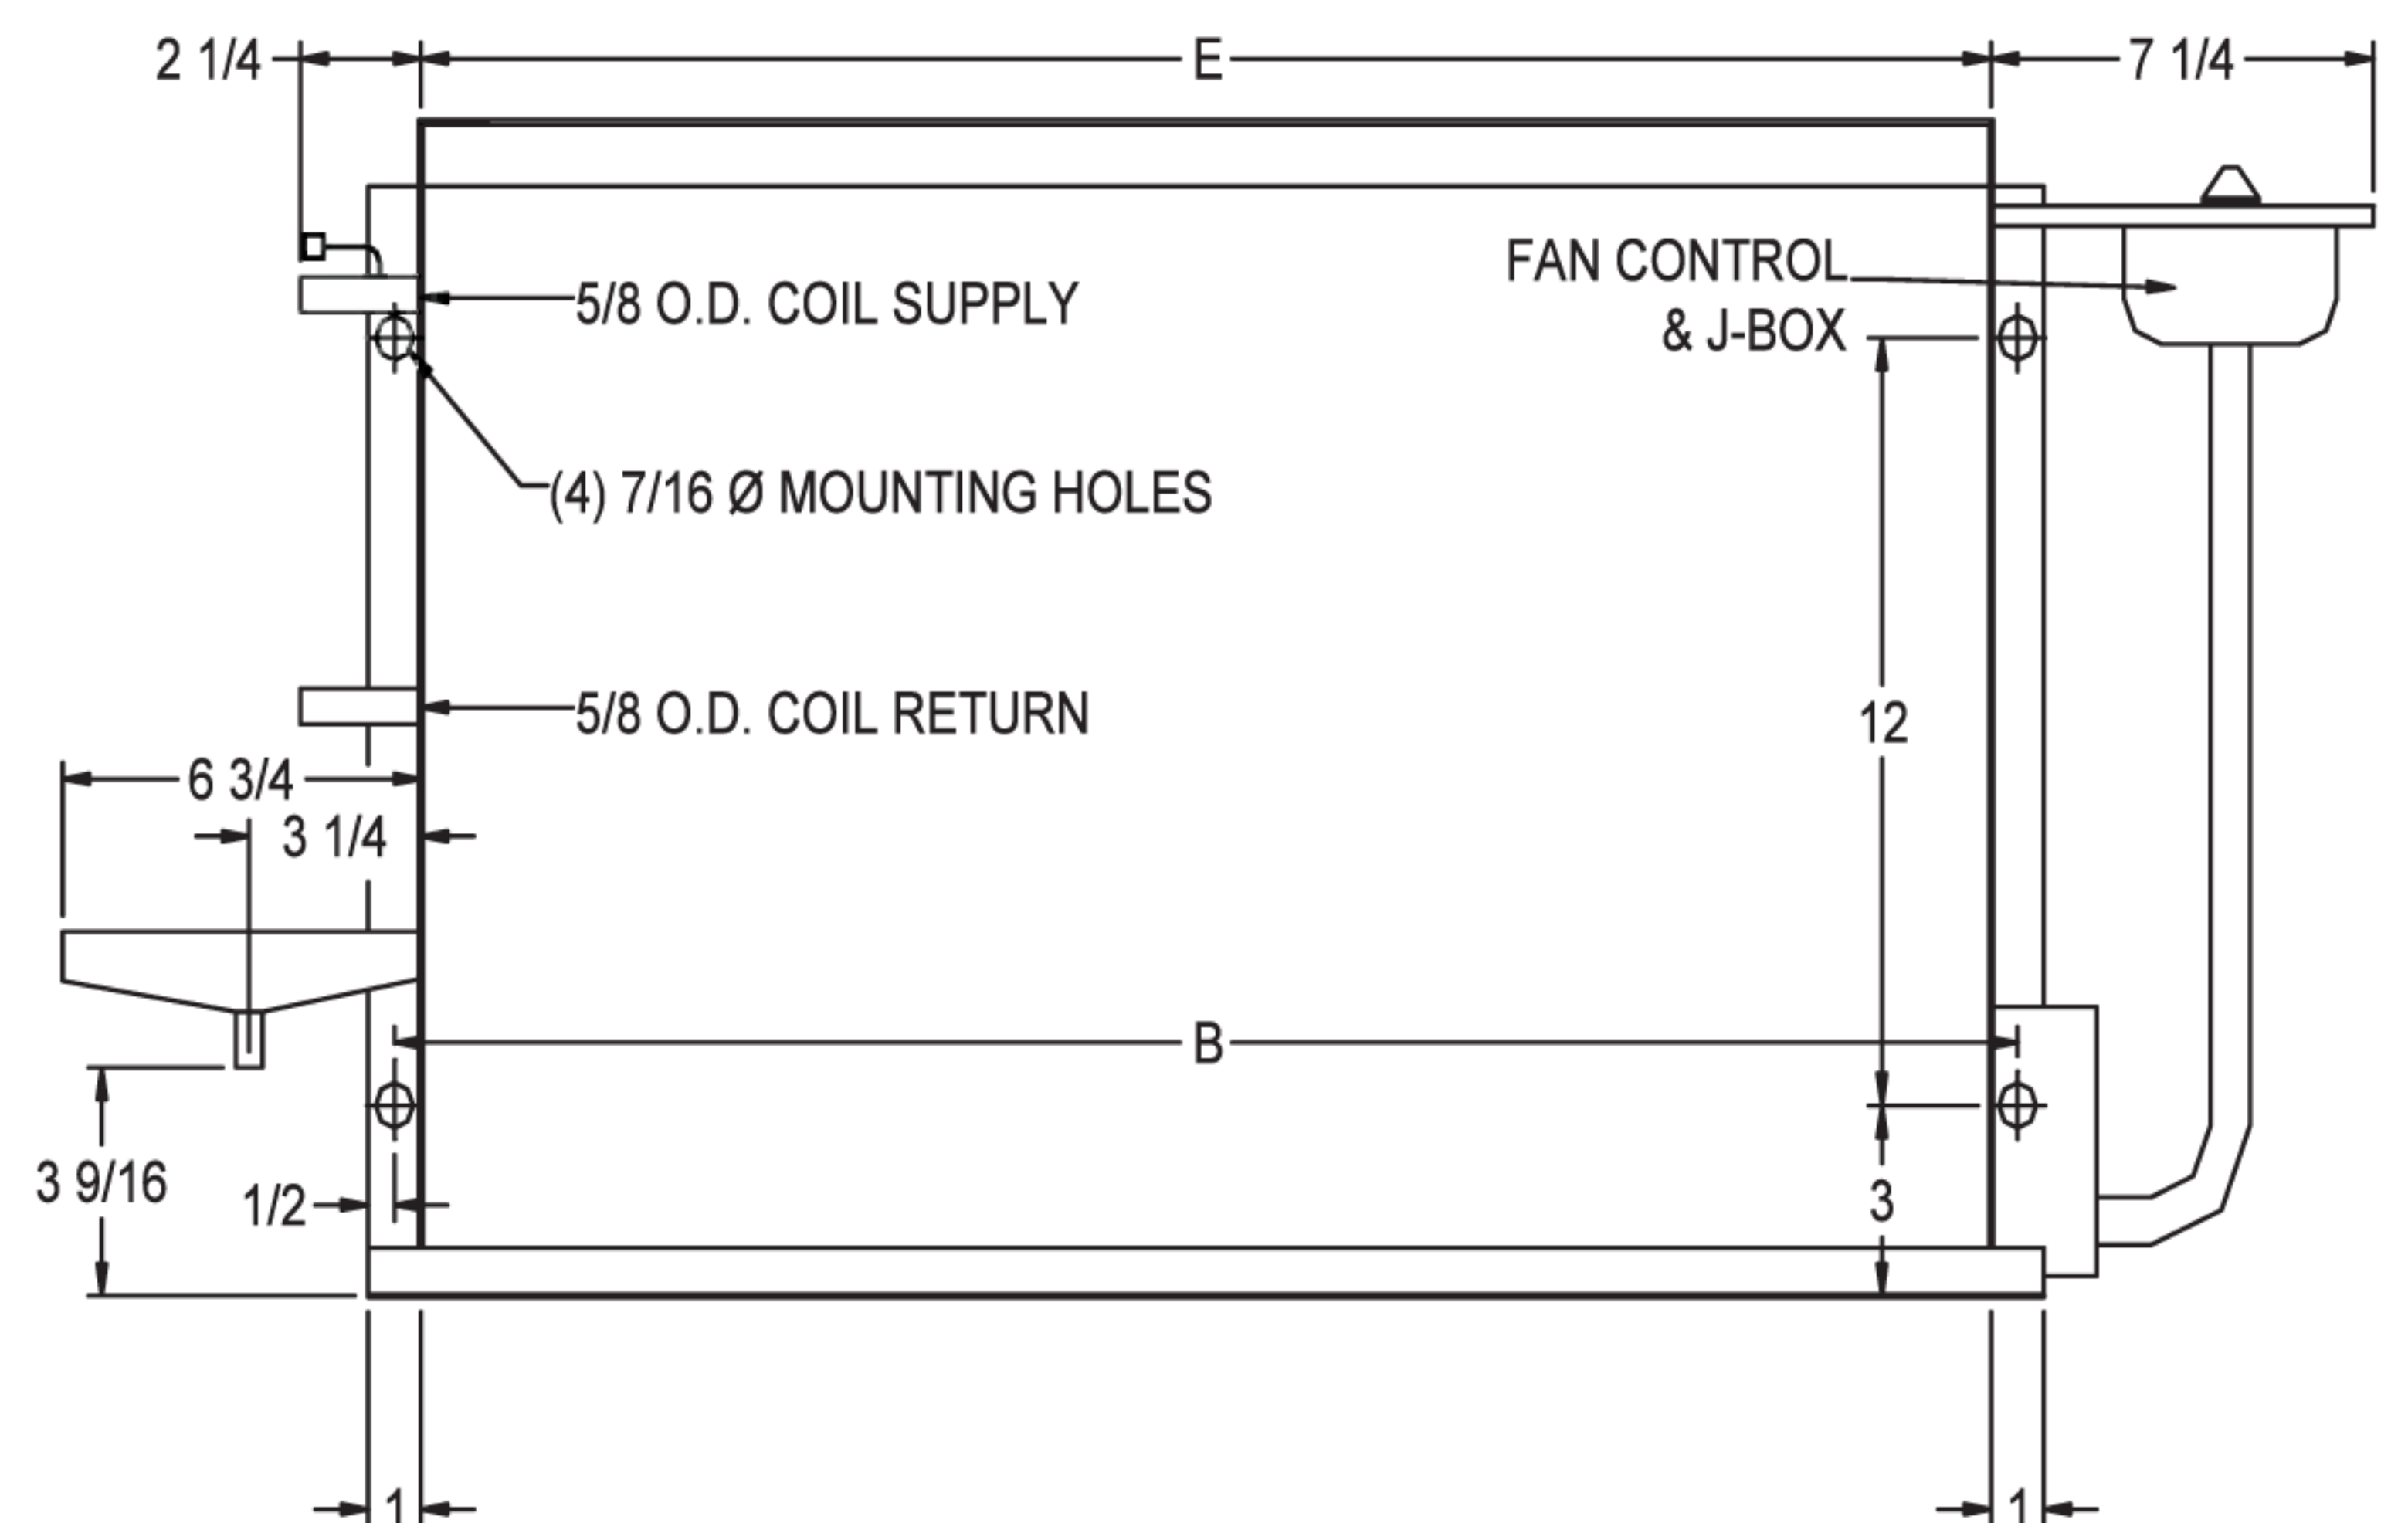

UNITAIRE IV FAN COIL UNITS

LCTF

LEFT HAND PIPING CONNECTIONS SHOWN. RIGHT HAND OPPOSITE. PIPING HAND DETERMINED WHEN FACING AIR OUTLET
 ELECTRIC JUNCTION BOX LOCATION MAY VARY DEPENDING UPON CONTROL REQUIRMENTS. CONTACT FACTORY.

DIMENSIONS			
UNIT SIZE	B	D	E
02	22	35	21
03	28	41	27
04	32	45	31
06	46	59	45
08	58	71	57
01/12	78	91	77