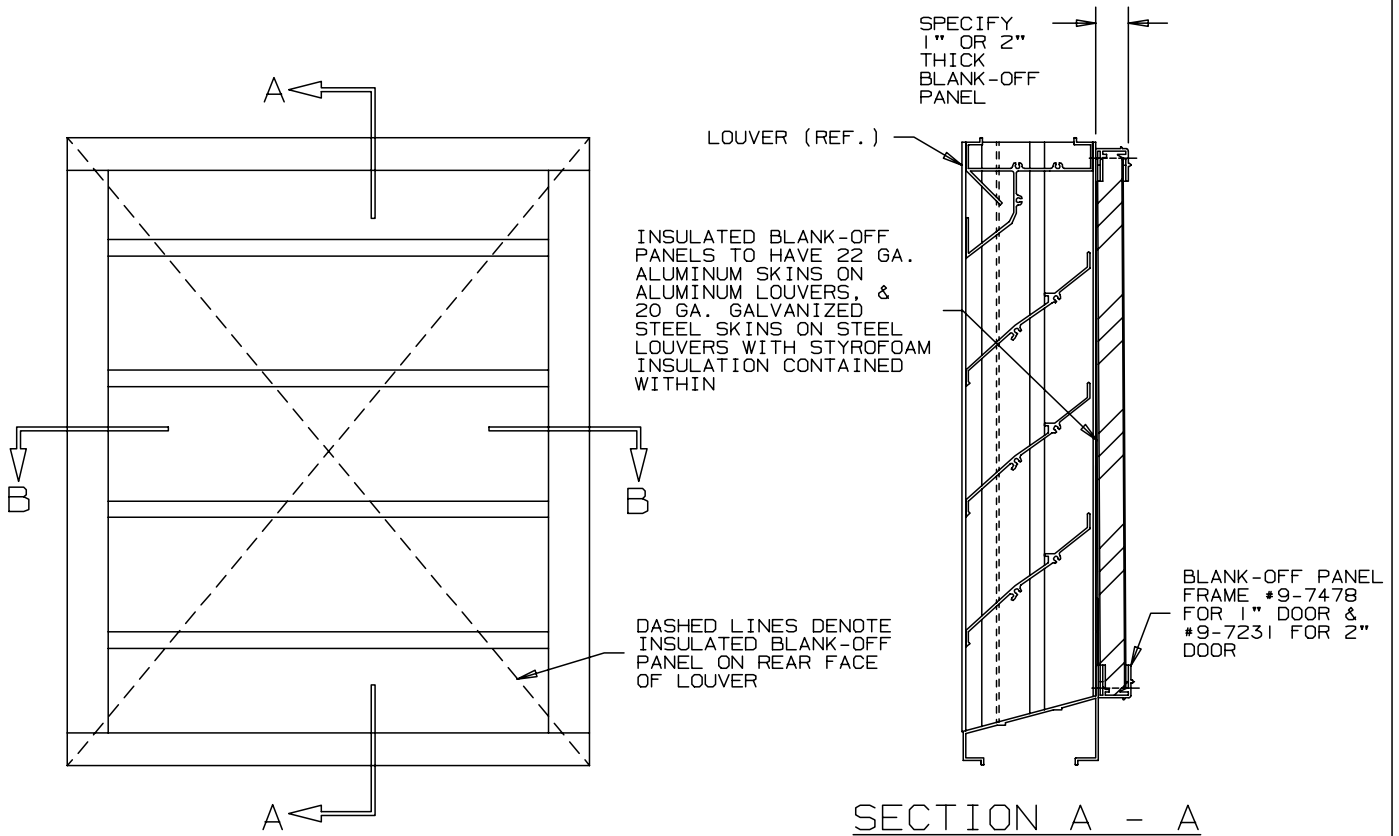

AIR BALANCE, INC.

LOUVER ACCESSORIS

INSULATED BLANK-OFF PANELS

LOUVER ELEVATION

NOTES:
 INSULATED BLANK-OFF PANELS CAN BE USED TO BLANK OFF ALL OR PORTIONS OF LOUVER.
 BLANK-OFF PANELS CAN BE MOUNTED ON THE FRONT OR REAR FACE OF LOUVER. CUSTOMER TO PROVIDE BLANK-OFF DIMENSIONS & MOUNTING LOCATION WHEN ORDERING.
 SCREENS ARE NOT TYPICALLY USED WHEN BLANK-OFFS ARE INSTALLED UNLESS OTHERWISE SPECIFIED.